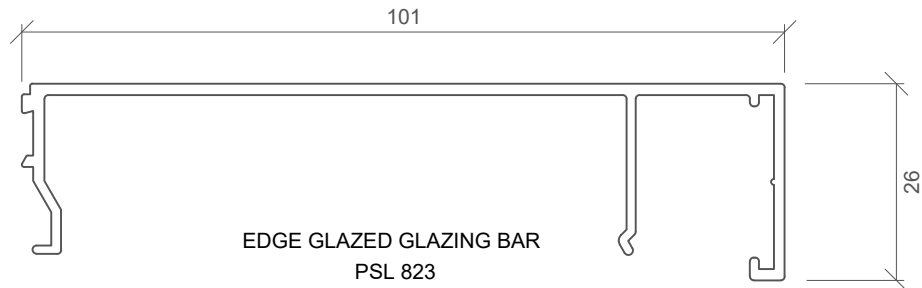

92mm BLANK HEADSECTION
PSL 811