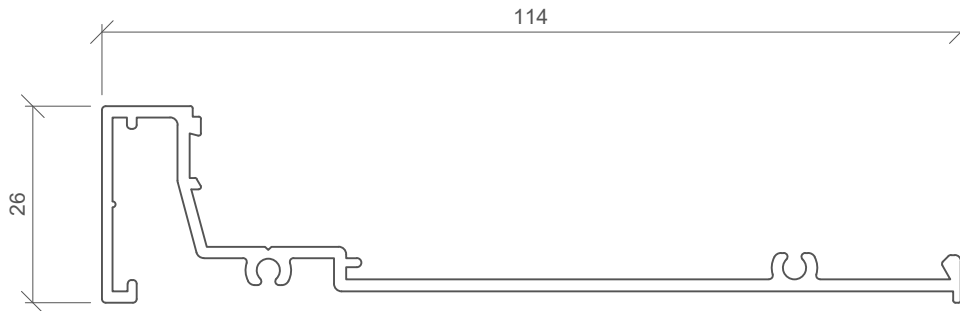

EDGE GLAZED GLAZING BAR
PSL 823

EDGE GLAZED GLAZING BAR
PSL 815