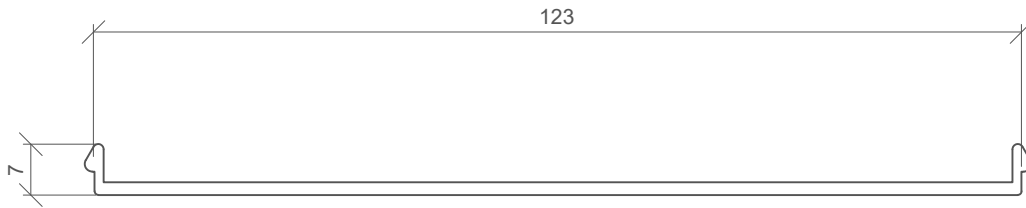

92mm FLUSH STARTER CAP
PSL 898