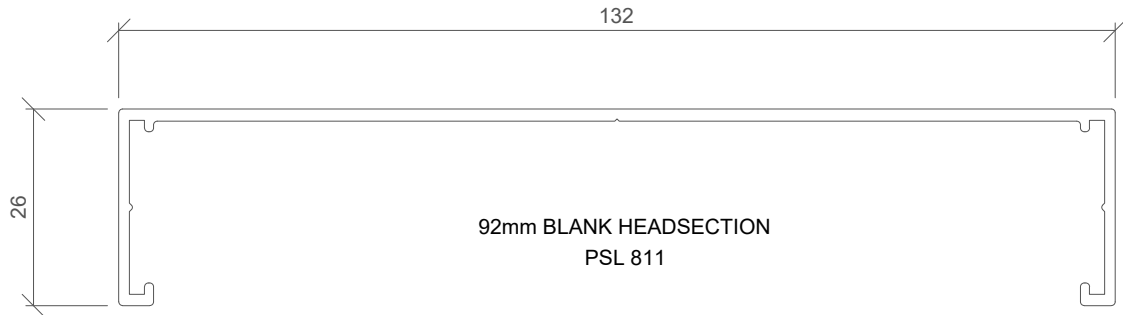

For more information regarding this profile, visit: www.autexpsl.co.nz

Autex PSL LTD, Private Bag 19988, Avondale 1746, Auckland

Freephone 0800 82 80 80, sales@autexpsl.co.nz