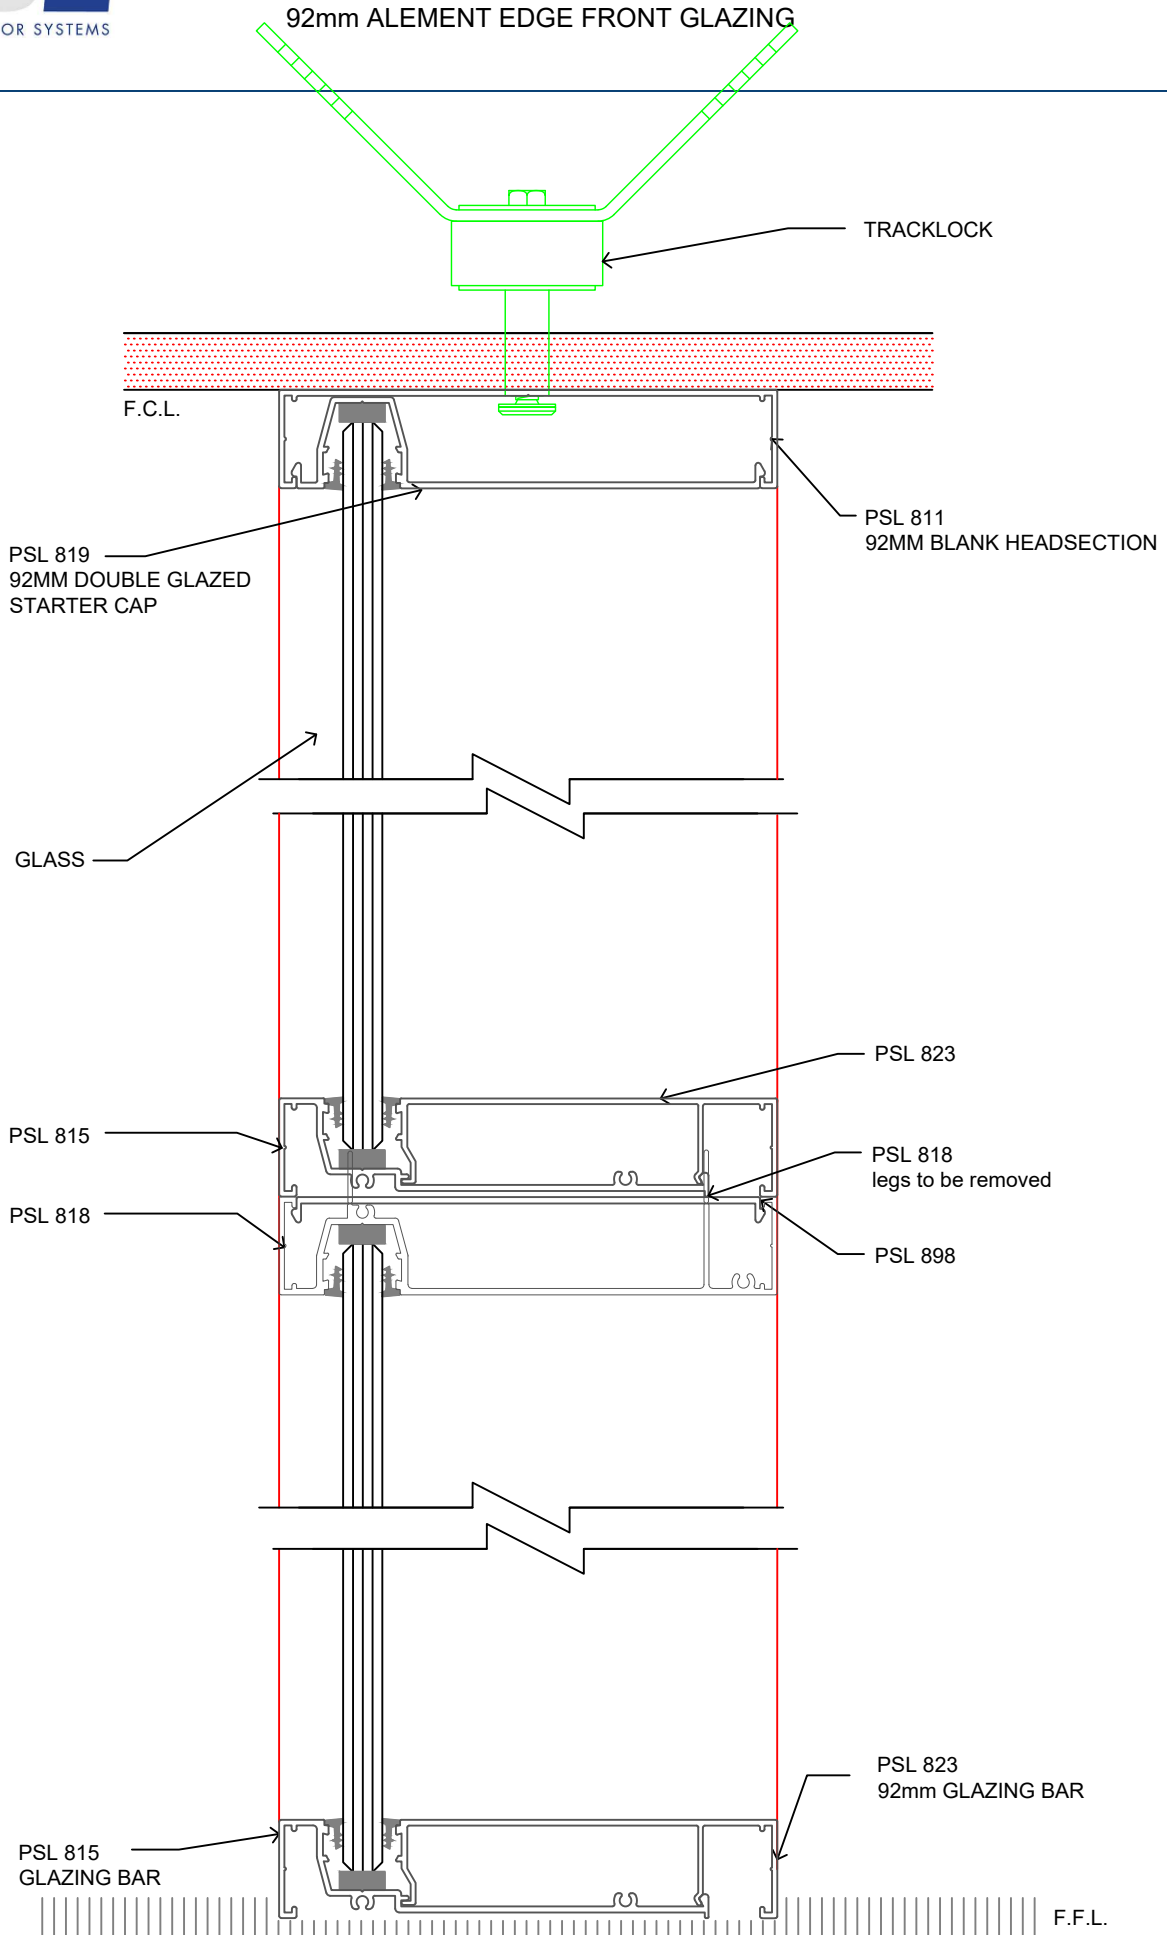

92mm ALEMENT EDGE FRONT GLAZING

For more information regarding this profile, visit: www.autexpsl.co.nz

Autex PSL LTD, Private Bag 19988, Avondale 1746, Auckland

Freephone 0800 82 80 80, sales@autexpsl.co.nz