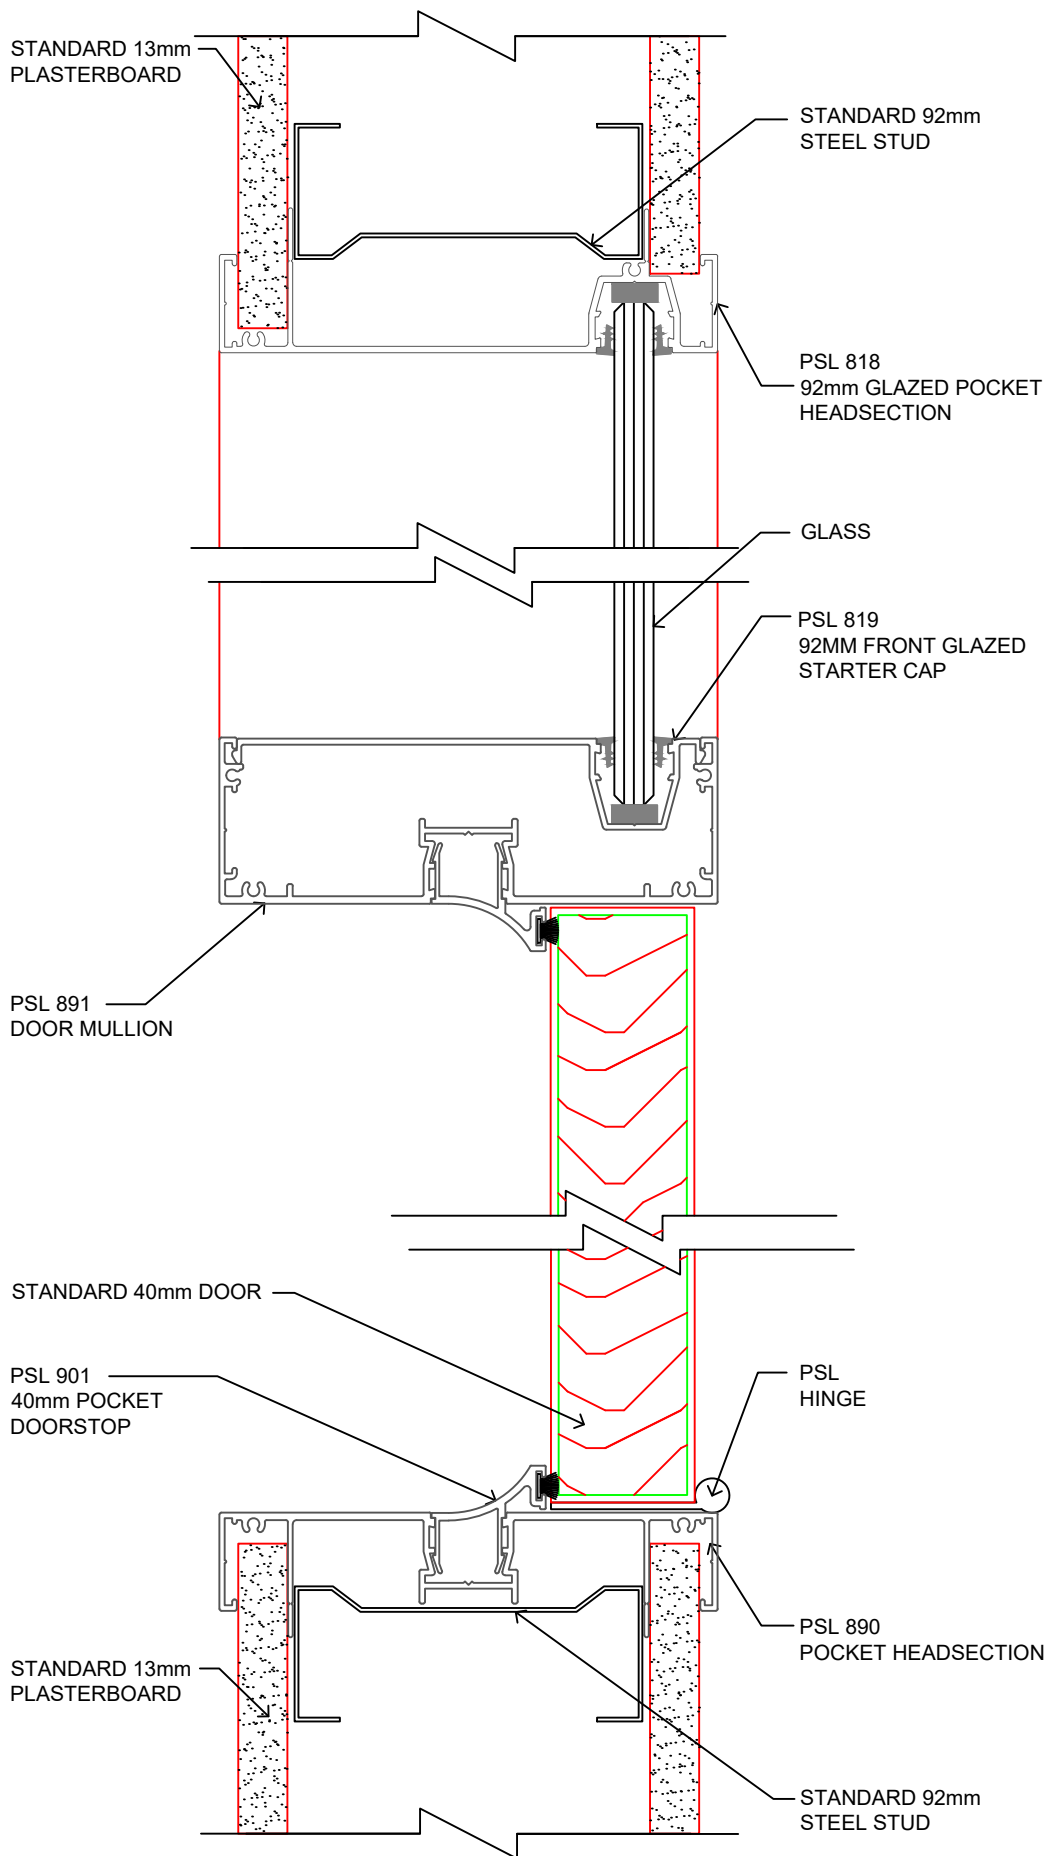

For more information regarding this profile, visit: www.autexpsl.co.nz

Autex PSL LTD, Private Bag 19988, Avondale 1746, Auckland
Freephone 0800 82 80 80, sales@autexpsl.co.nz