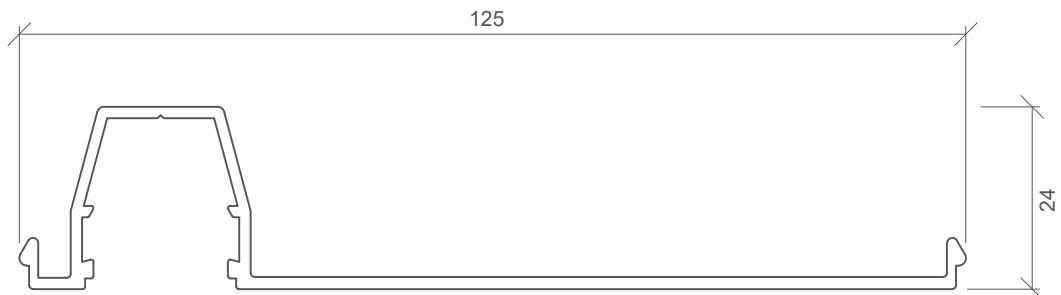

EDGE GLAZED POCKET STARTER CAP
PSL 819

For more information regarding this profile, visit: www.autexpsl.co.nz

Autex PSL LTD, Private Bag 19988, Avondale 1746, Auckland

Freephone 0800 82 80 80, sales@autexpsl.co.nz