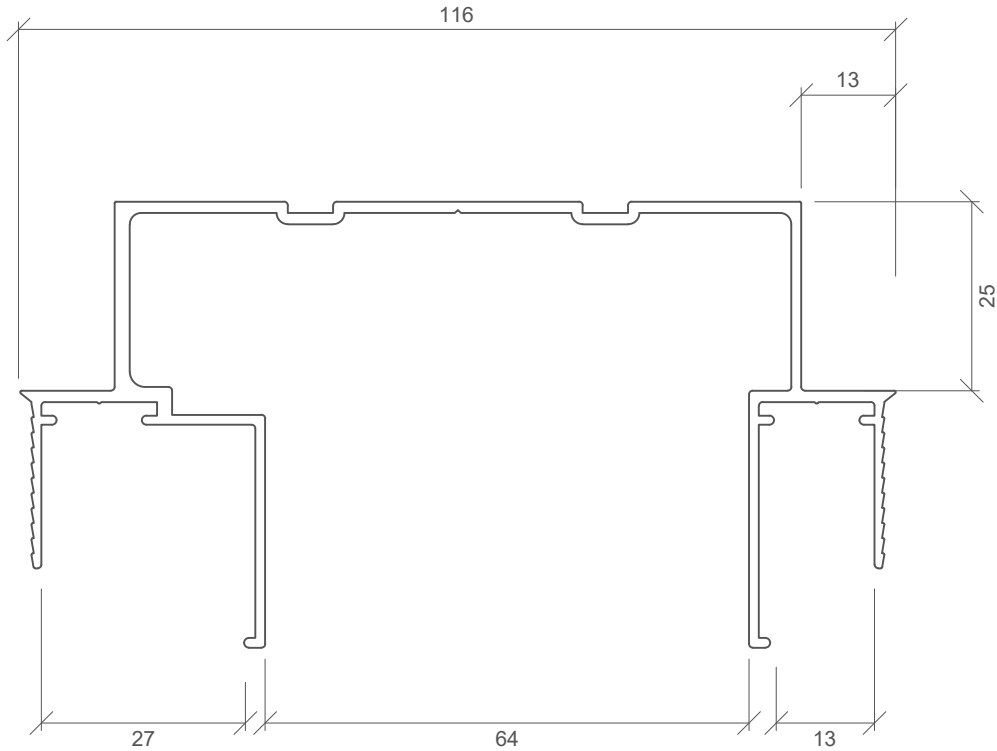

25mm NEGATIVE DETAIL HEADSECTION / FLOOR TRACK
64mm STUDS / 3 x 13mm LININGS
PSL 758

For more information regarding this profile, visit: www.autexpsl.co.nz

Autex PSL LTD, Private Bag 19988, Avondale 1746, Auckland
Freephone 0800 82 80 80, sales@autexpsl.co.nz