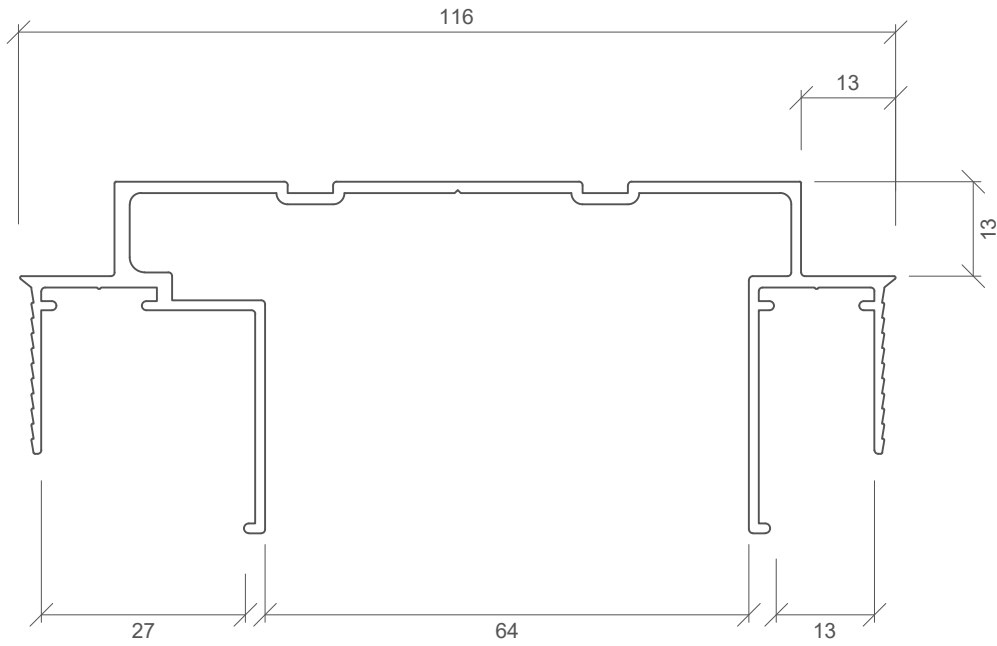

13mm NEGATIVE DETAIL HEADSECTION / FLOOR TRACK
64mm STUDS / 3 x 13mm LININGS
PSL 757