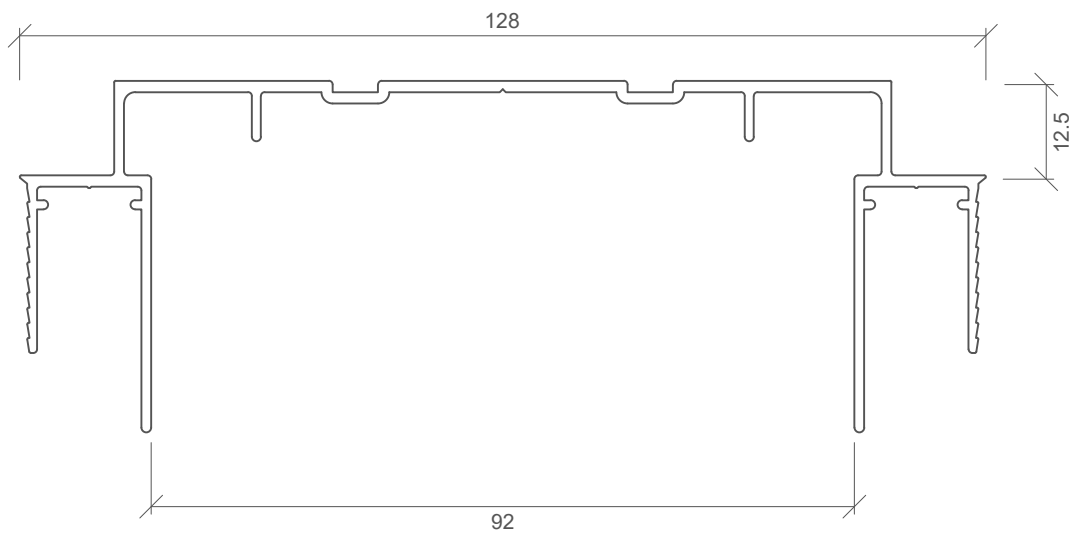

NEGATIVE DETAIL HEADSECTION - 92mm STUD/13mm LININGS
AND 64mm STUD/2x13mm LININGS
PSL 741

For more information regarding this profile, visit: www.autexpsl.co.nz

Autex PSL LTD, Private Bag 19988, Avondale 1746, Auckland

Freephone 0800 82 80 80, sales@autexpsl.co.nz