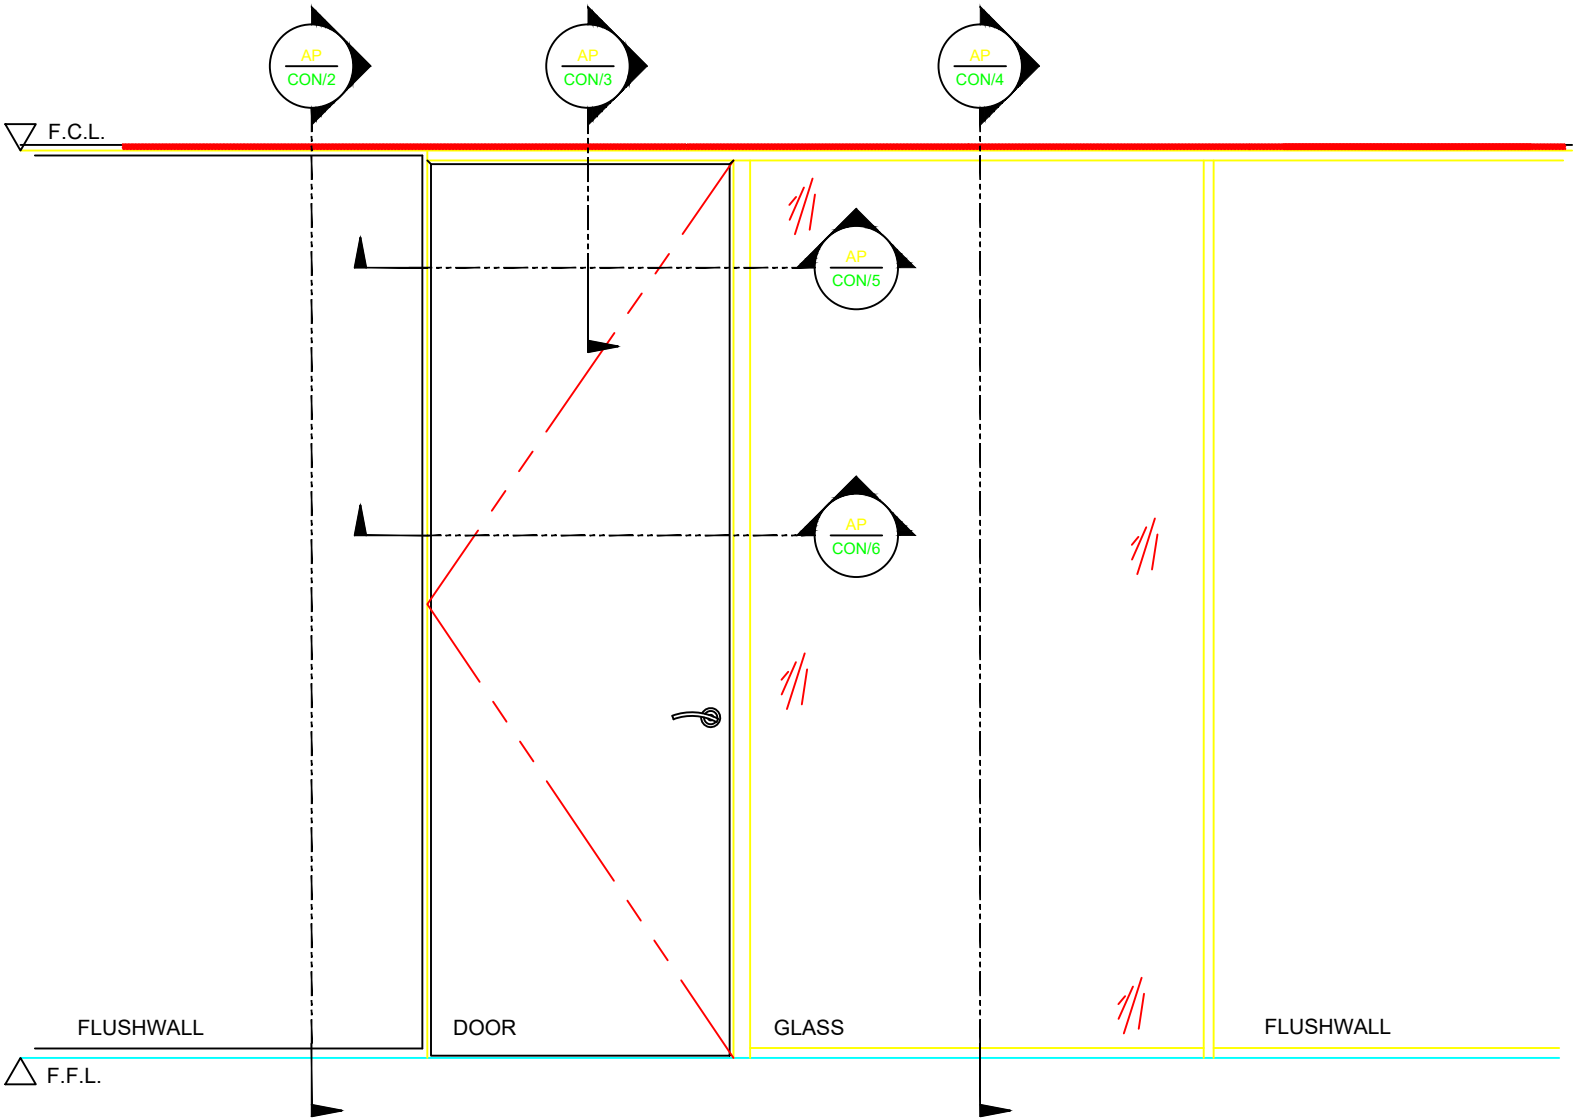

For more information regarding this profile, visit: www.autexpsl.co.nz

Autex PSL LTD, Private Bag 19988, Avondale 1746, Auckland

Freephone 0800 82 80 80, sales@autexpsl.co.nz