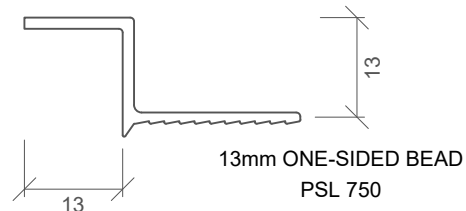

For more information regarding this profile, visit: www.autexpsl.co.nz

Autex PSL LTD, Private Bag 19988, Avondale 1746, Auckland
Freephone 0800 82 80 80, sales@autexpsl.co.nz