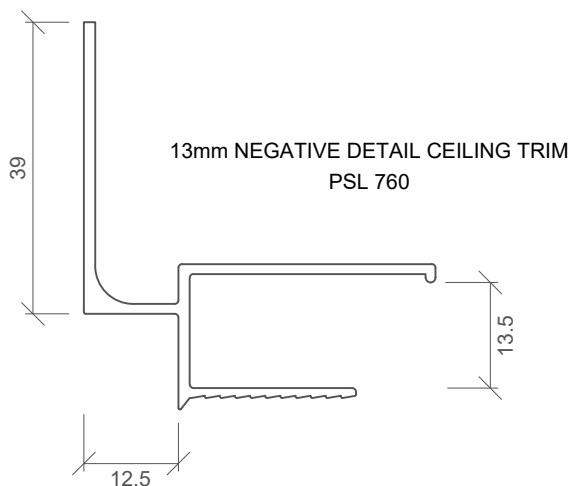

For more information regarding this profile, visit: www.autexpsl.co.nz

Autex PSL LTD, Private Bag 19988, Avondale 1746, Auckland
Freephone 0800 82 80 80, sales@autexpsl.co.nz