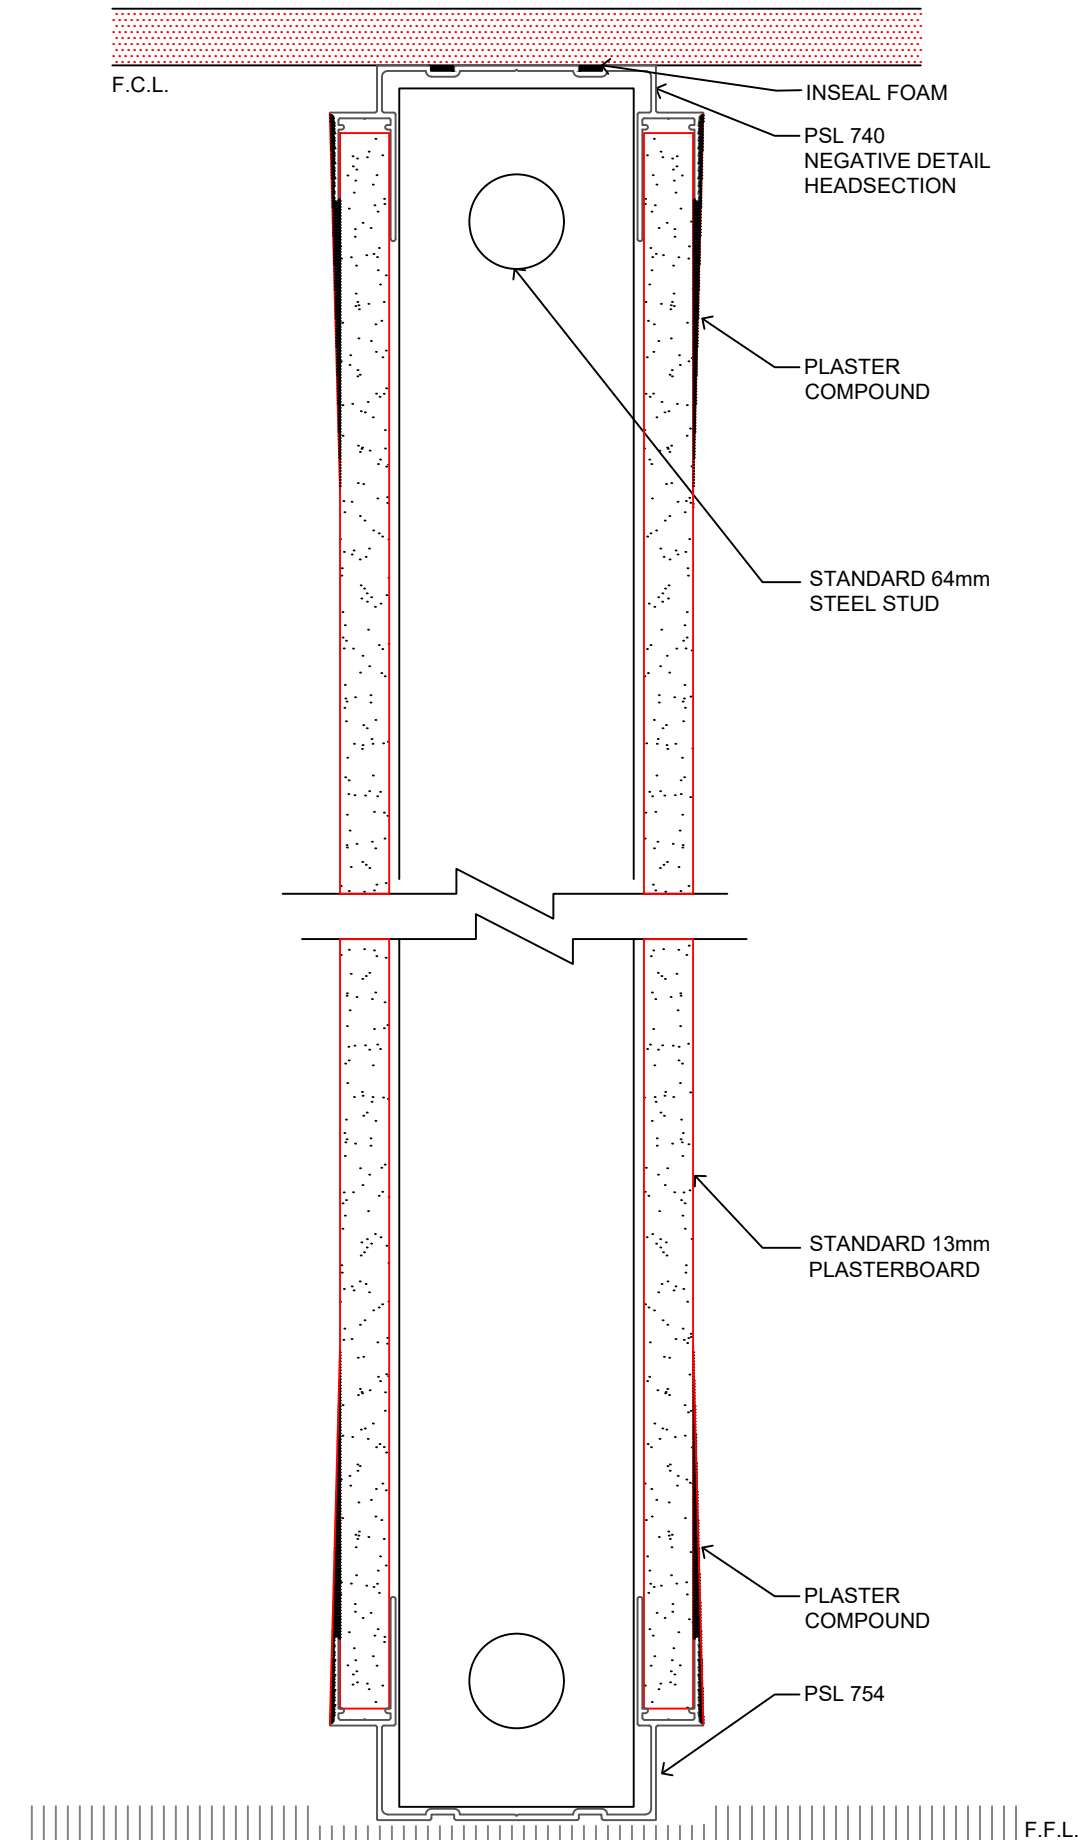

For more information regarding this profile, visit: www.autexpsl.co.nz

Autex PSL LTD, Private Bag 19988, Avondale 1746, Auckland

Freephone 0800 82 80 80, sales@autexpsl.co.nz