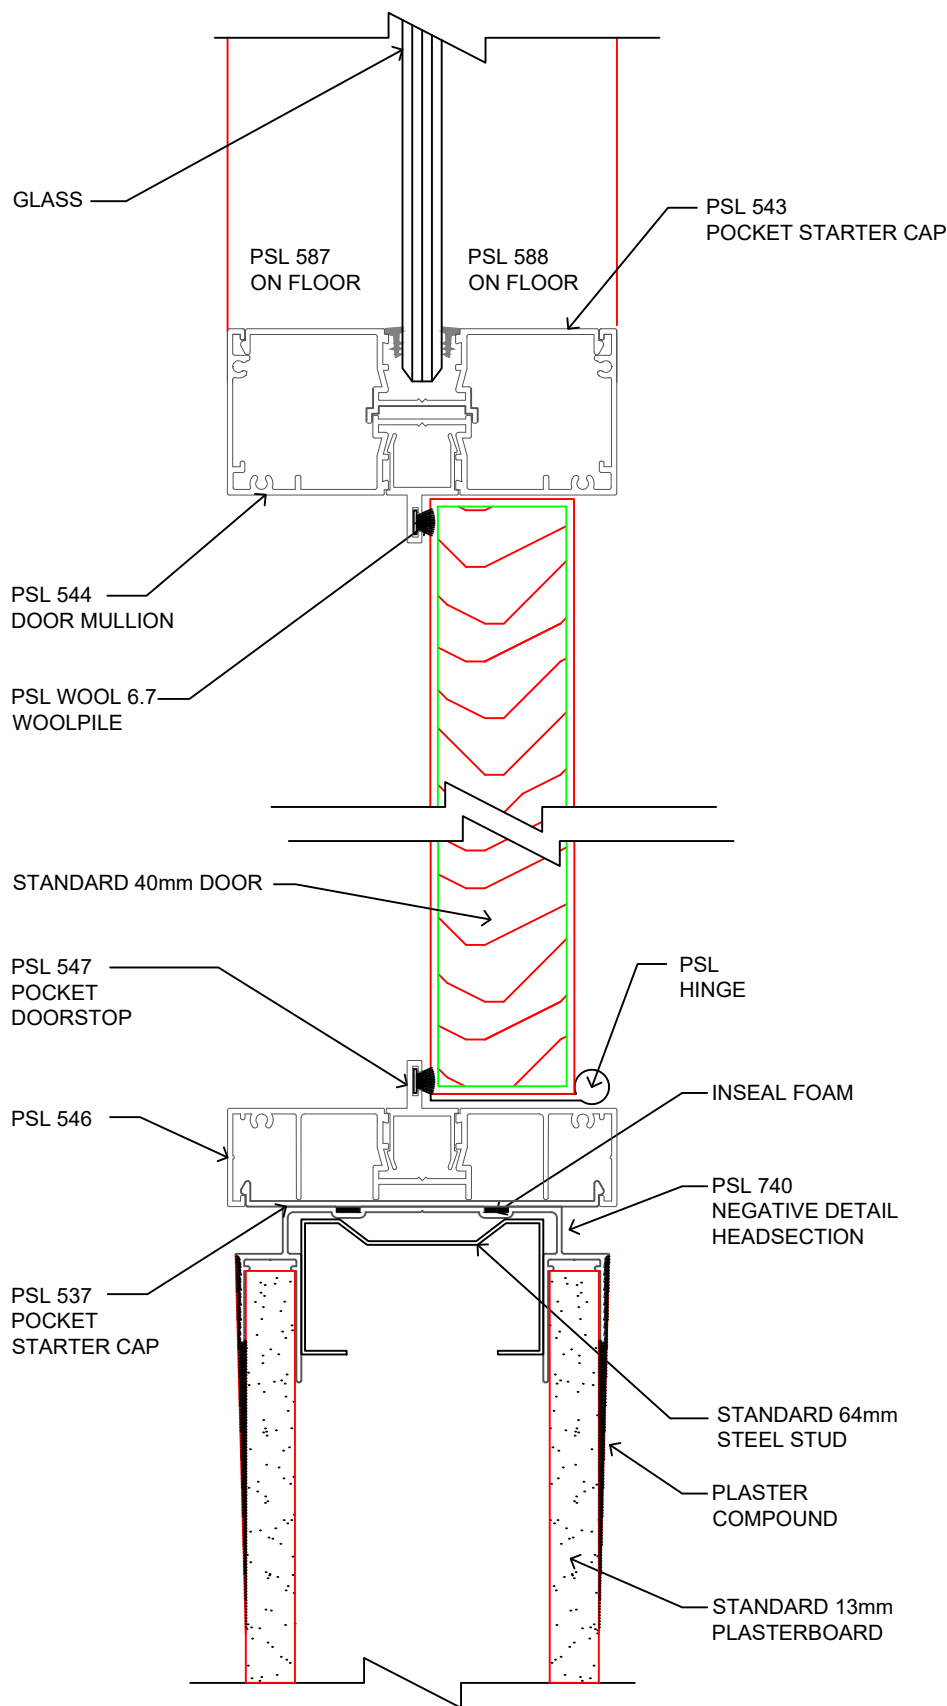

For more information regarding this profile, visit: www.autexpsl.co.nz

Autex PSL LTD, Private Bag 19988, Avondale 1746, Auckland
Freephone 0800 82 80 80, sales@autexpsl.co.nz