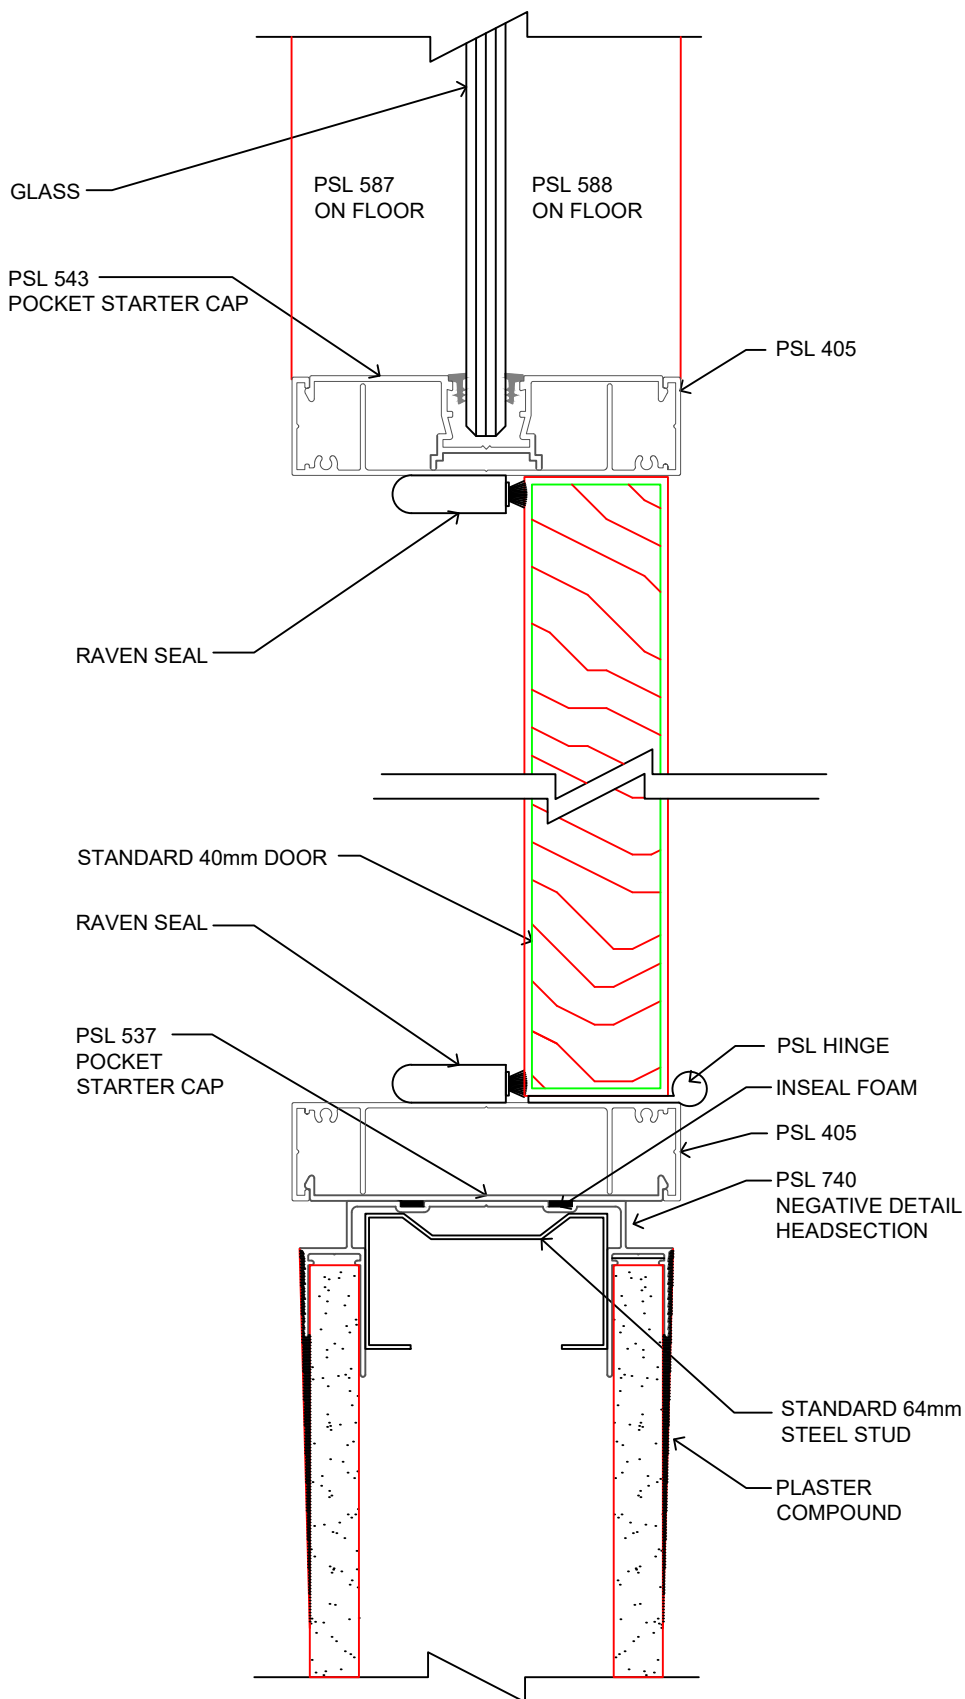

For more information regarding this profile, visit: www.autexpsl.co.nz

Autex PSL LTD, Private Bag 19988, Avondale 1746, Auckland
Freephone 0800 82 80 80, sales@autexpsl.co.nz