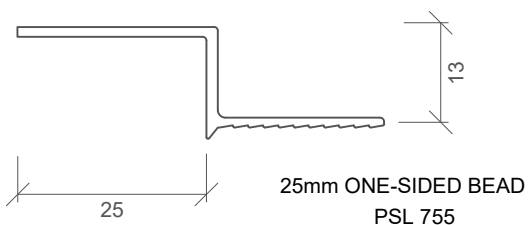

For more information regarding this profile, visit: www.autexpsl.co.nz

Autex PSL LTD, Private Bag 19988, Avondale 1746, Auckland
Freephone 0800 82 80 80, sales@autexpsl.co.nz