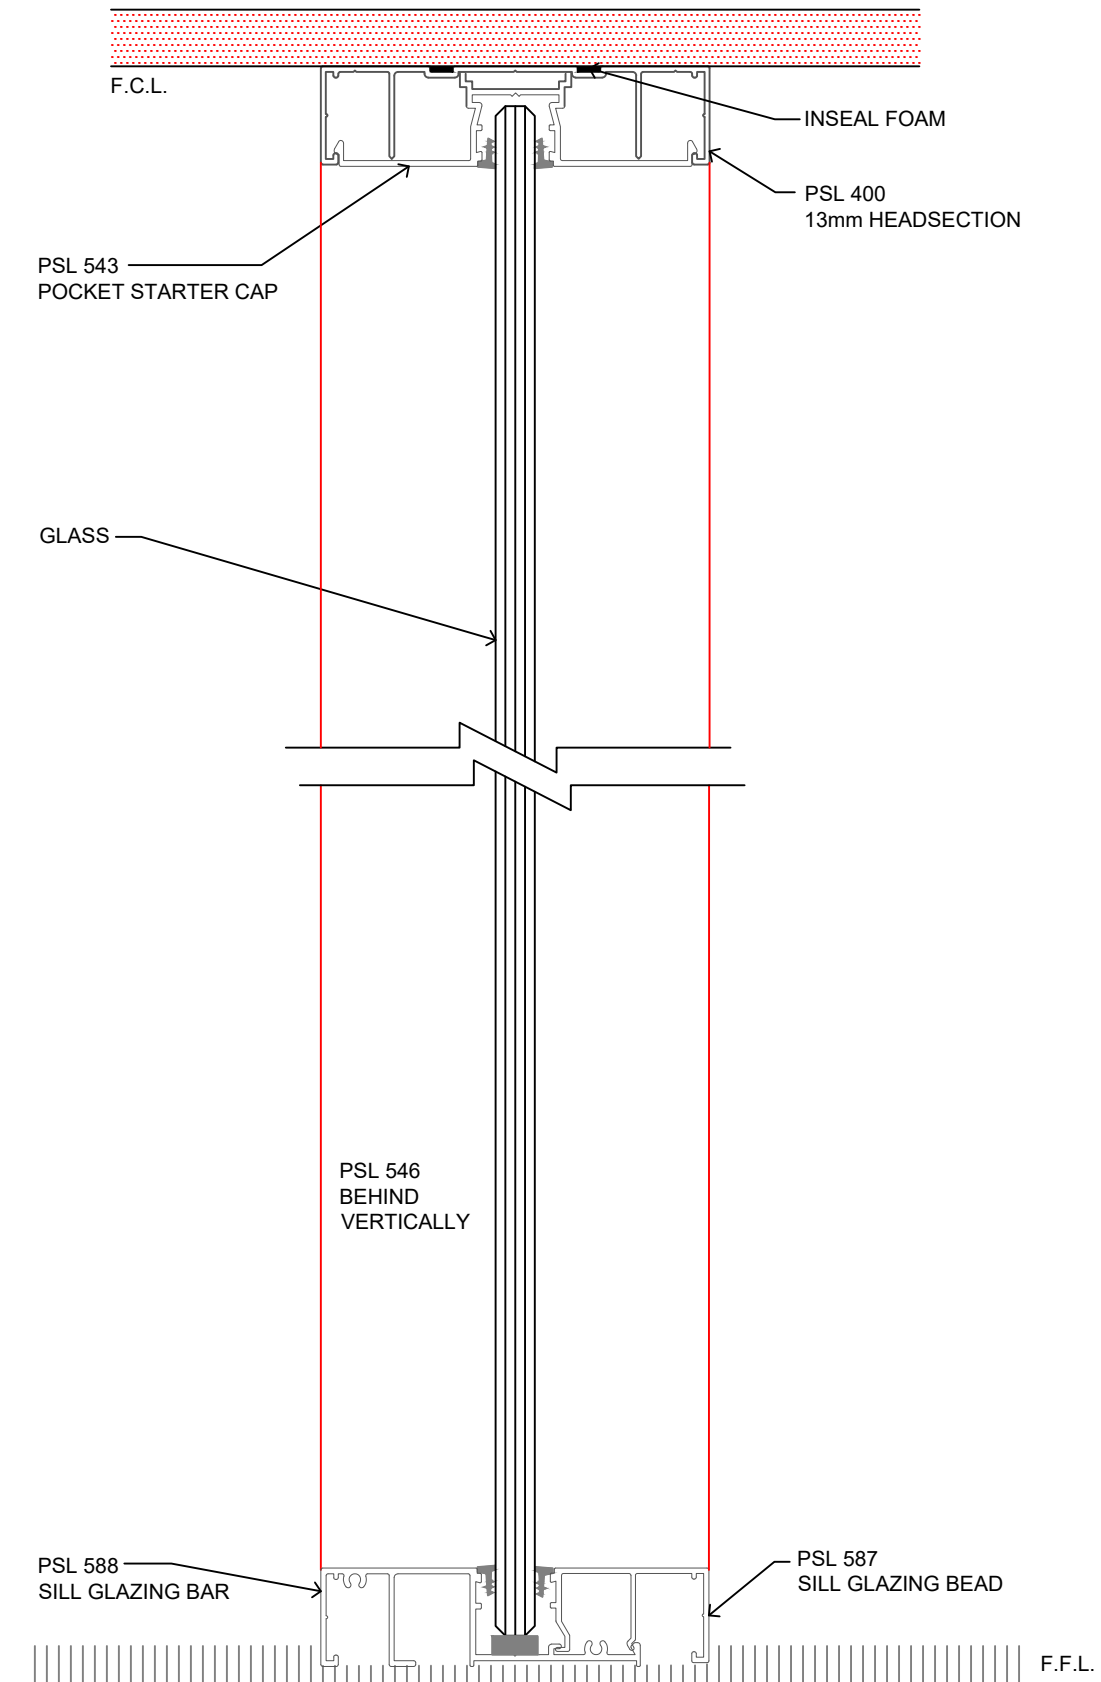

For more information regarding this profile, visit: www.autexpsl.co.nz

Autex PSL LTD, Private Bag 19988, Avondale 1746, Auckland

Freephone 0800 82 80 80, sales@autexpsl.co.nz