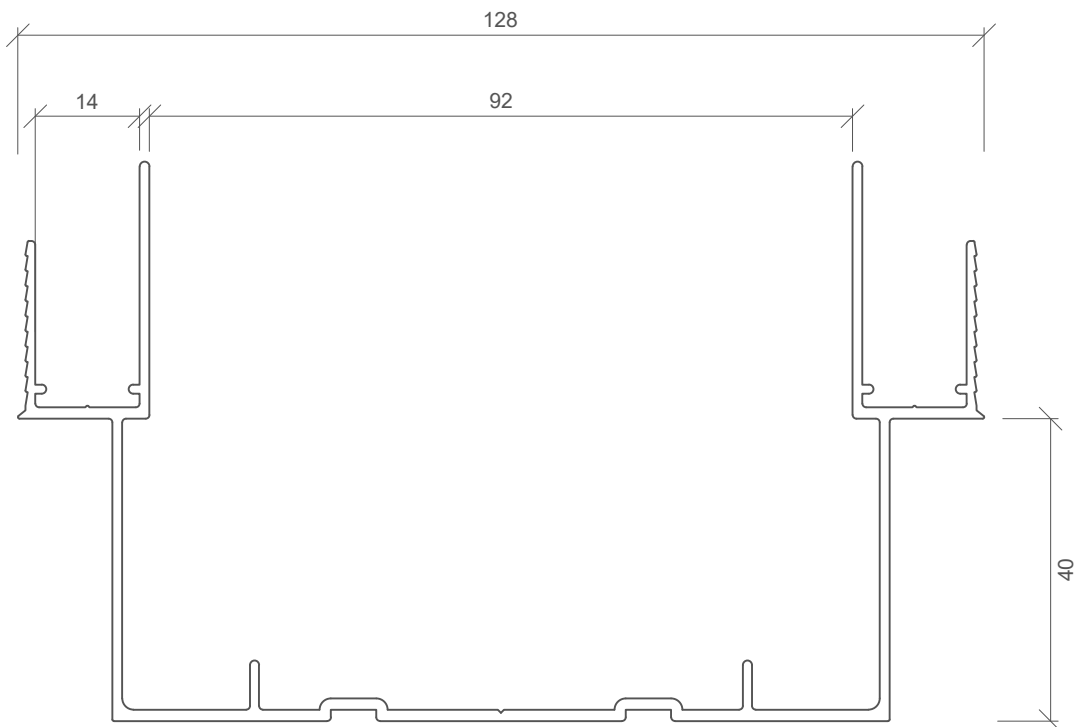

NEGATIVE DETAIL FLOOR TRACK - 40mm HIGH/92mm
STUD/13mm LININGS AND 64mm STUD / 2x13mm LININGS
PSL 747

NEGATIVE DETAIL FLOOR TRACK - 80mm HIGH/ 64mm STUD/13mm LININGS
PSL 749

25mm NEGATIVE DETAIL HEADSECTION - FLOOR TRACK 64mm STUD/13mm LININGS
PSL 754