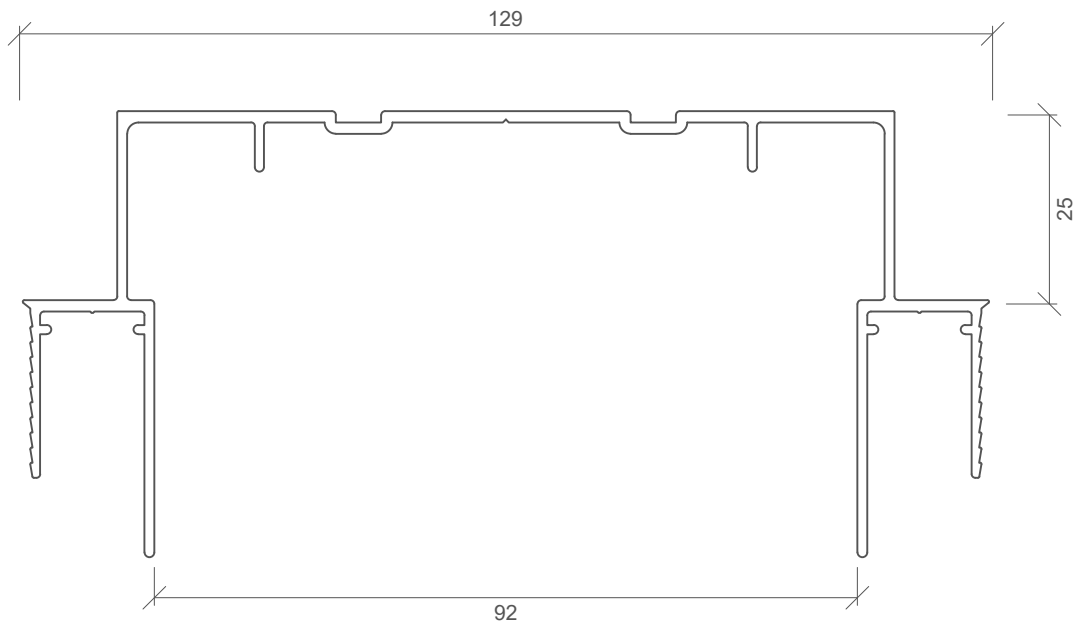

NEGATIVE DETAIL FLOOR TRACK - 40mm HIGH/92mm
STUD/13mm LININGS AND 64mm STUD / 2x13mm LININGS
PSL 747

NEGATIVE DETAIL FLOOR TRACK - 80mm HIGH/ 64mm STUD/13mm LININGS
PSL 749

25mm NEGATIVE DETAIL HEADSECTION - FLOOR TRACK 64mm STUD/13mm LININGS
PSL 754