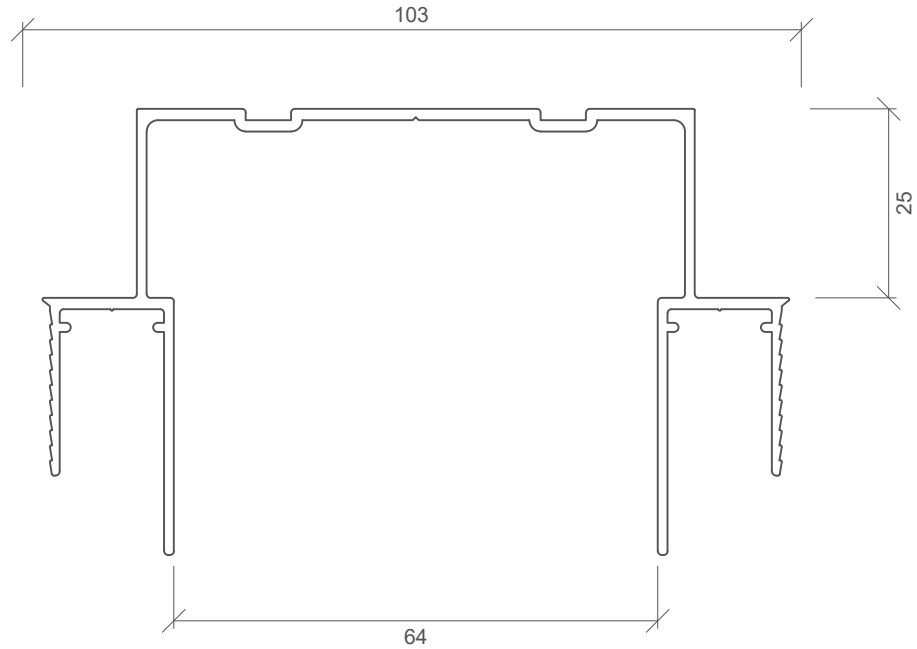

NEGATIVE DETAIL FLOOR TRACK - 40mm HIGH/92mm
STUD/13mm LININGS AND 64mm STUD / 2x13mm LININGS
PSL 747

NEGATIVE DETAIL FLOOR TRACK - 80mm HIGH/ 64mm STUD/13mm LININGS
PSL 749

25mm NEGATIVE DETAIL HEADSECTION - FLOOR TRACK 64mm STUD/13mm LININGS
PSL 754