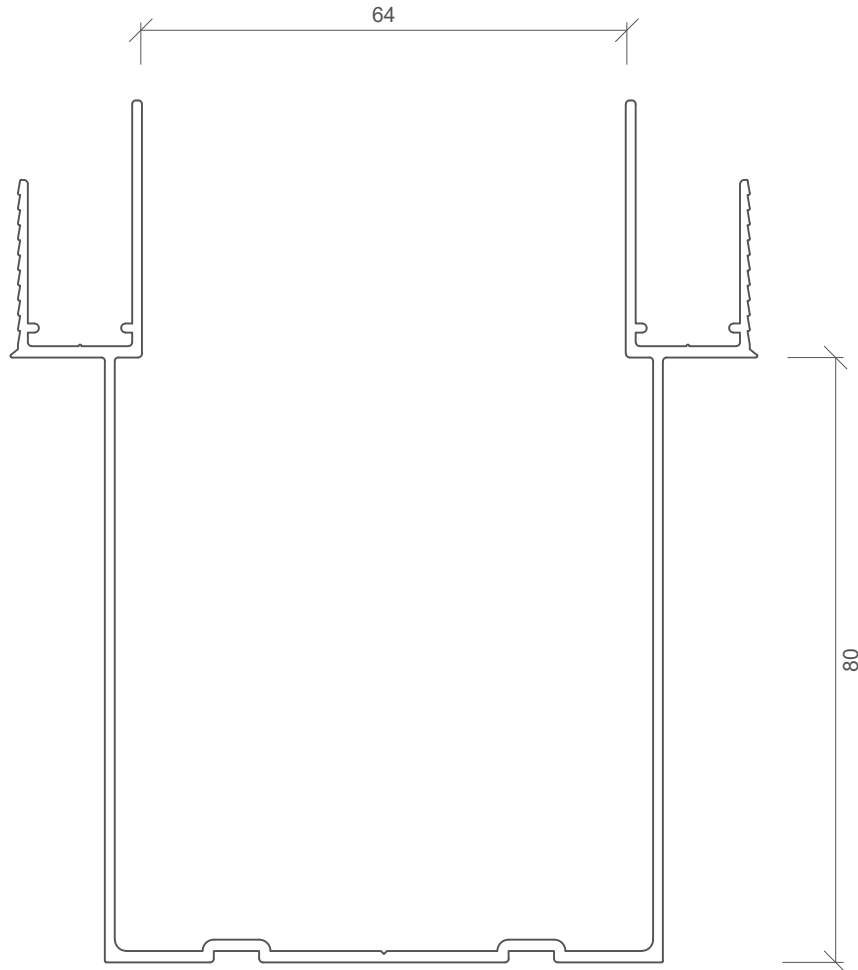

NEGATIVE DETAIL FLOOR TRACK - 40mm HIGH/92mm
STUD/13mm LININGS AND 64mm STUD / 2x13mm LININGS
PSL 747

NEGATIVE DETAIL FLOOR TRACK - 80mm HIGH/ 64mm STUD/13mm LININGS
PSL 749

25mm NEGATIVE DETAIL HEADSECTION - FLOOR TRACK 64mm STUD/13mm LININGS
PSL 754