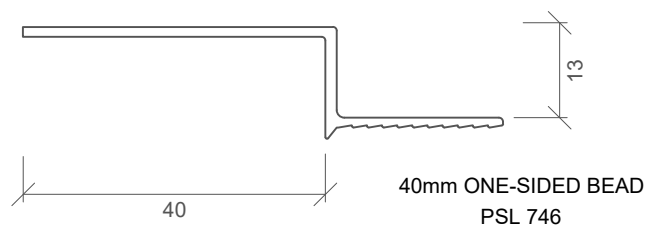

For more information regarding this profile, visit: www.autexpsl.co.nz

Autex PSL LTD, Private Bag 19988, Avondale 1746, Auckland
Freephone 0800 82 80 80, sales@autexpsl.co.nz