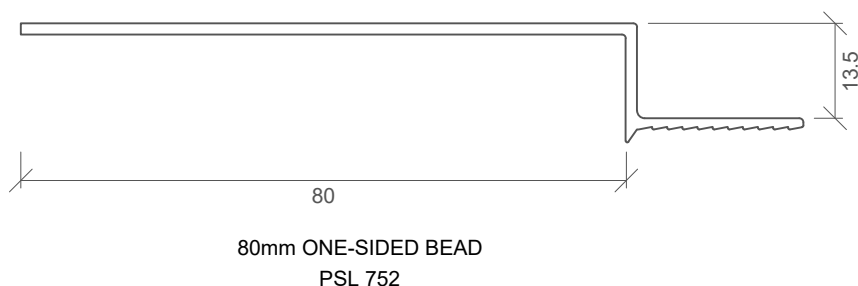

For more information regarding this profile, visit: www.autexpsl.co.nz

Autex PSL LTD, Private Bag 19988, Avondale 1746, Auckland
Freephone 0800 82 80 80, sales@autexpsl.co.nz