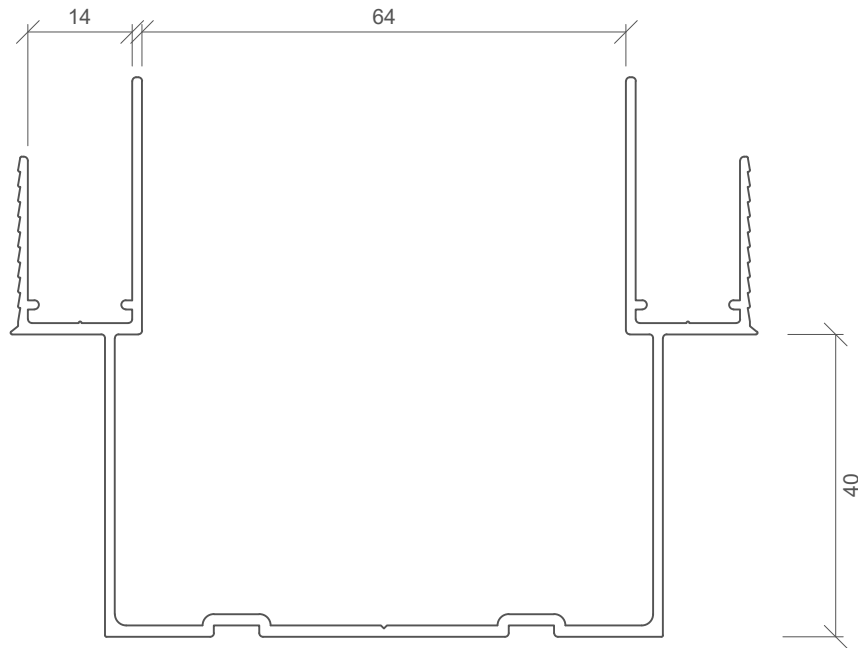

NEGATIVE DETAIL FLOOR TRACK - 40mm HIGH/64mm STUD/13mm LININGS
PSL 742