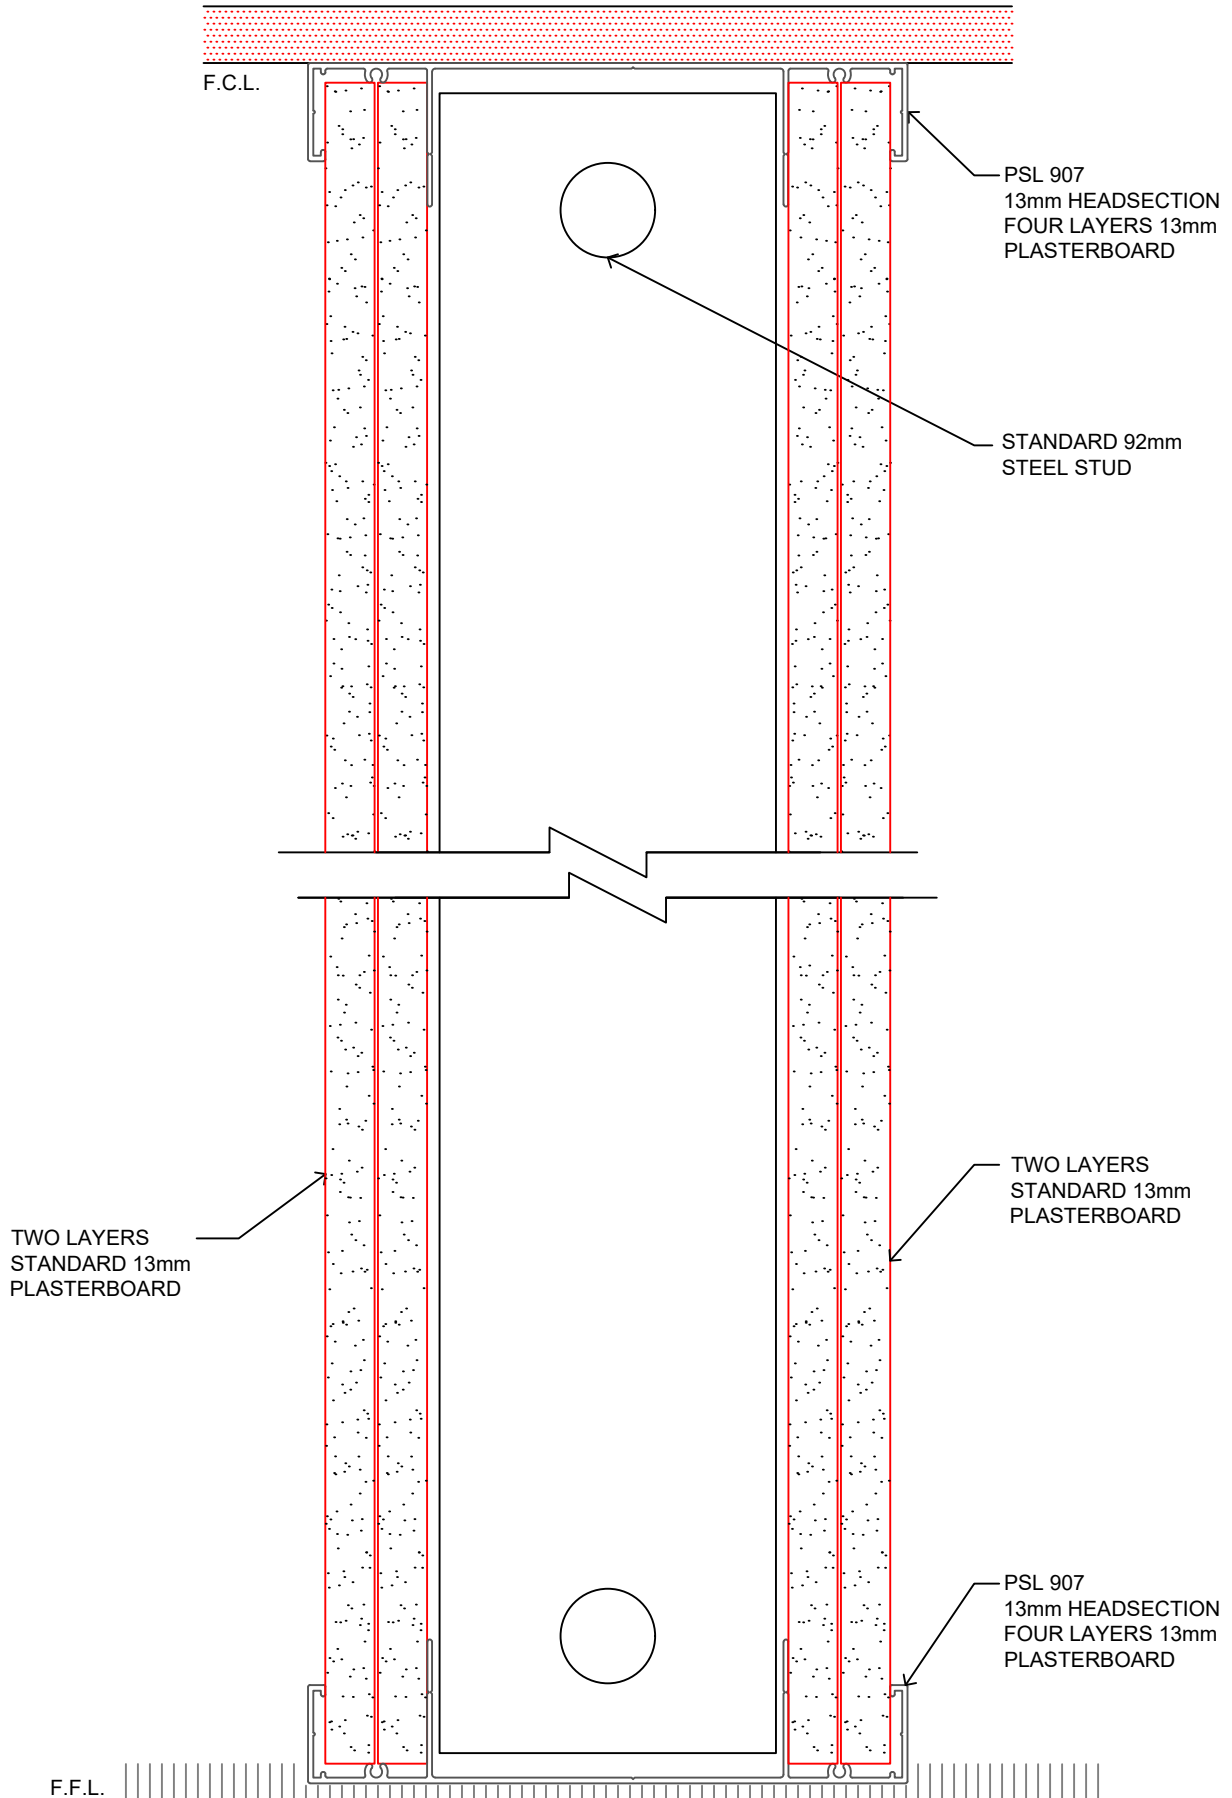

For more information regarding this profile, visit: www.autexpsl.co.nz

Autex PSL LTD, Private Bag 19988, Avondale 1746, Auckland

Freephone 0800 82 80 80, sales@autexpsl.co.nz