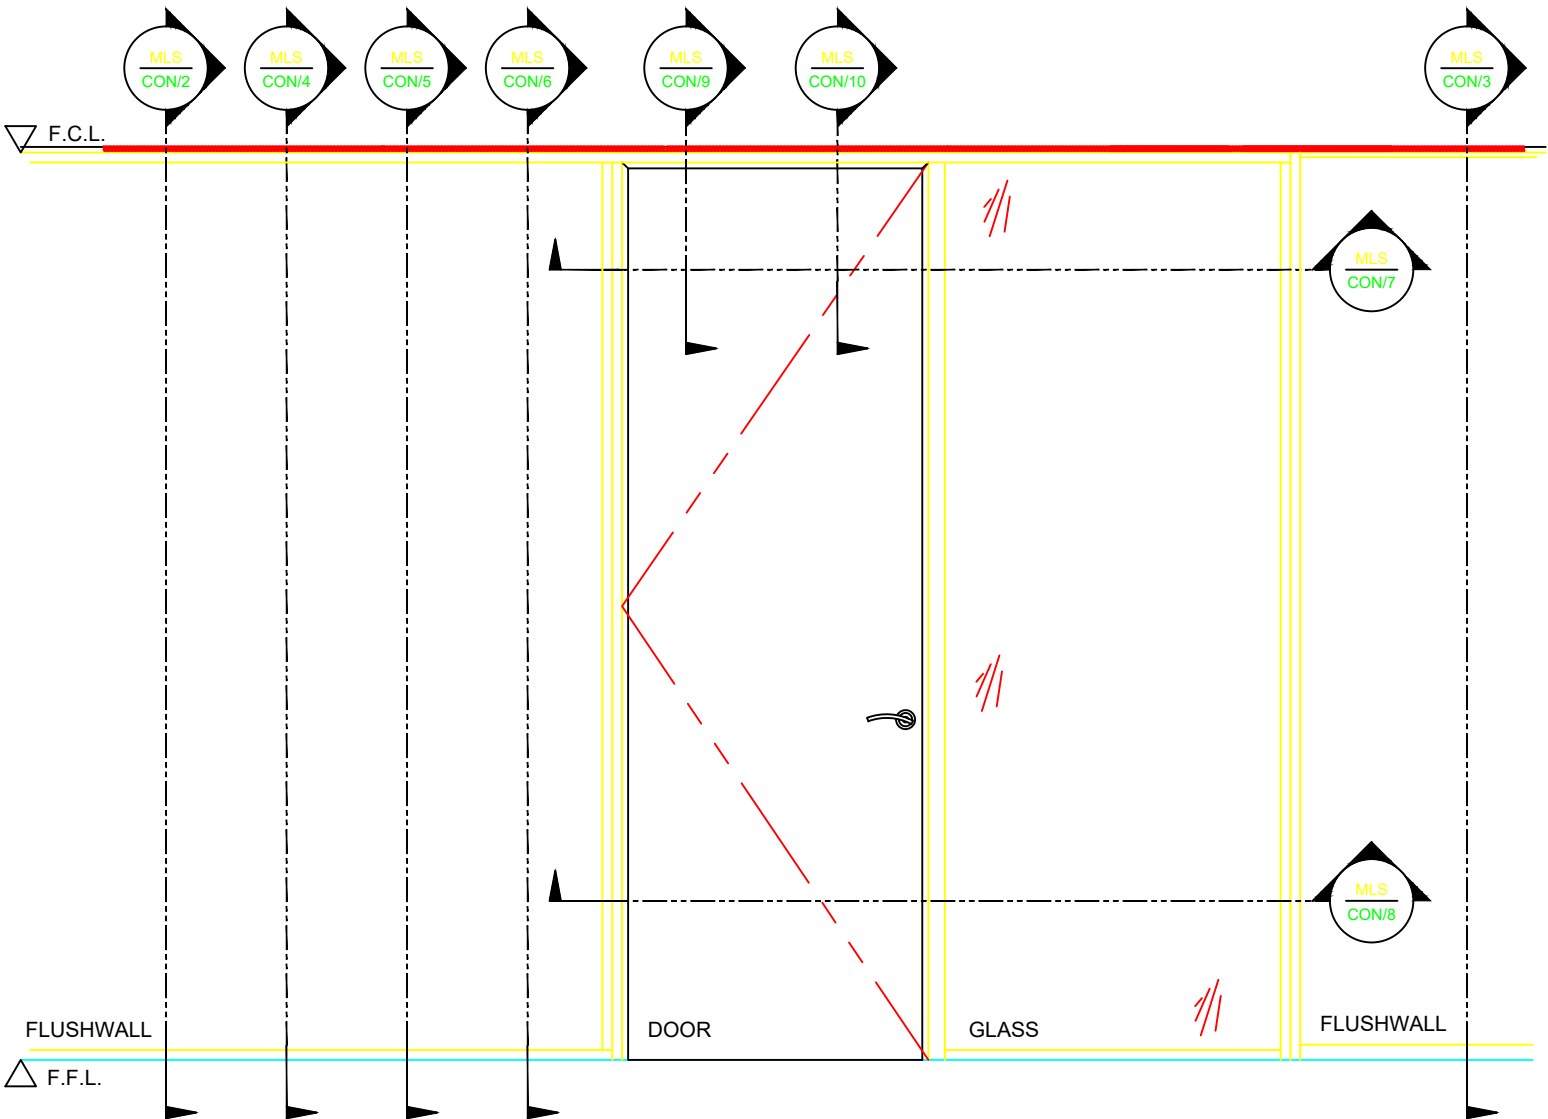

For more information regarding this profile, visit: www.autexpsl.co.nz

Autex PSL LTD, Private Bag 19988, Avondale 1746, Auckland

Freephone 0800 82 80 80, sales@autexpsl.co.nz

© Images are copyright & property of Autex PSL Limited