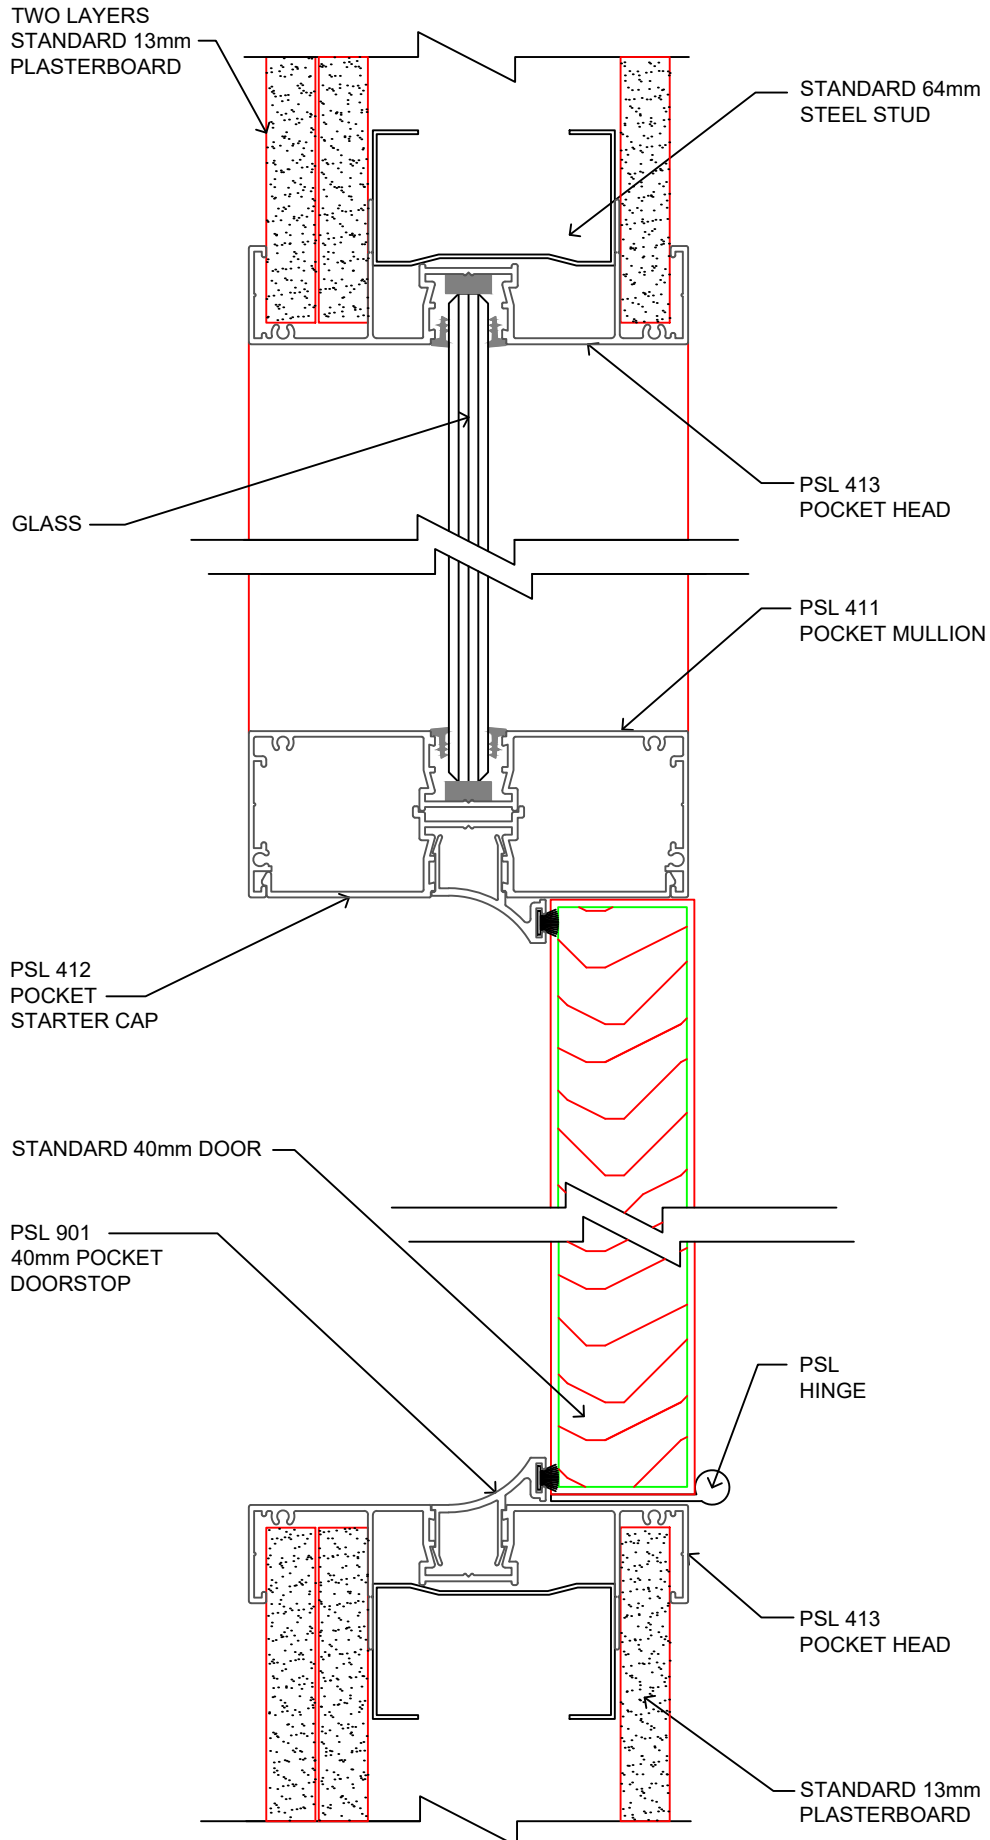

For more information regarding this profile, visit: www.autexpsl.co.nz

Autex PSL LTD, Private Bag 19988, Avondale 1746, Auckland
Freephone 0800 82 80 80, sales@autexpsl.co.nz