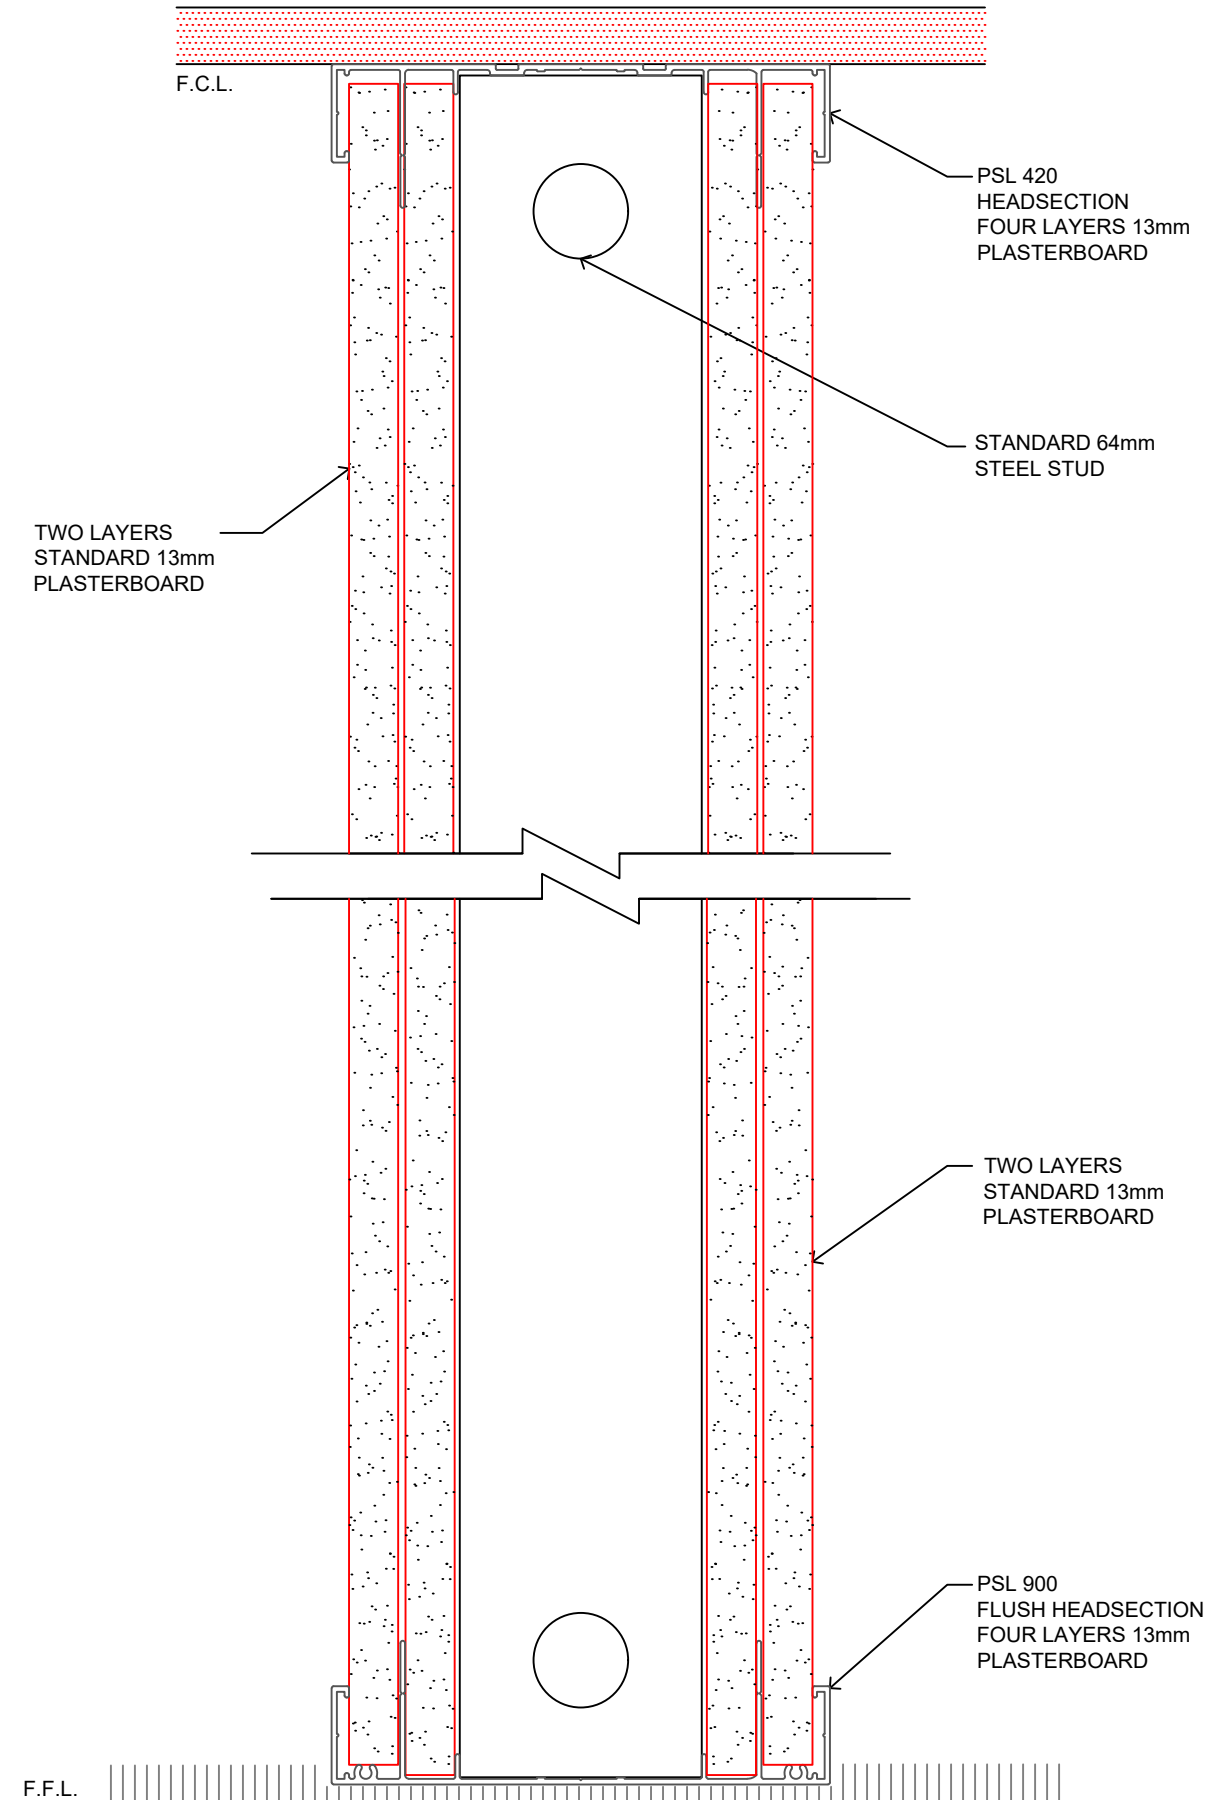

For more information regarding this profile, visit: www.autexpsl.co.nz

Autex PSL LTD, Private Bag 19988, Avondale 1746, Auckland

Freephone 0800 82 80 80, sales@autexpsl.co.nz