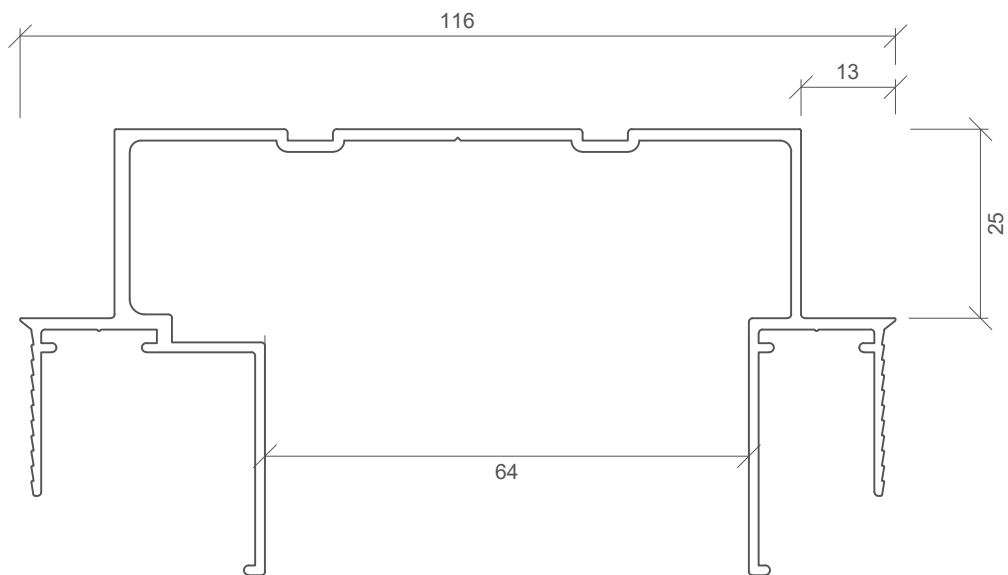

© Images are copyright & property of Autex PSL Limited

64mm NEGATIVE DETAIL HEAD TRACK  
THREE LAYERS 13mm PLASTERBOARD  
PSL 757

64mm NEGATIVE DETAIL FLOOR TRACK  
THREE LAYERS 13mm PLASTERBOARD  
PSL 758