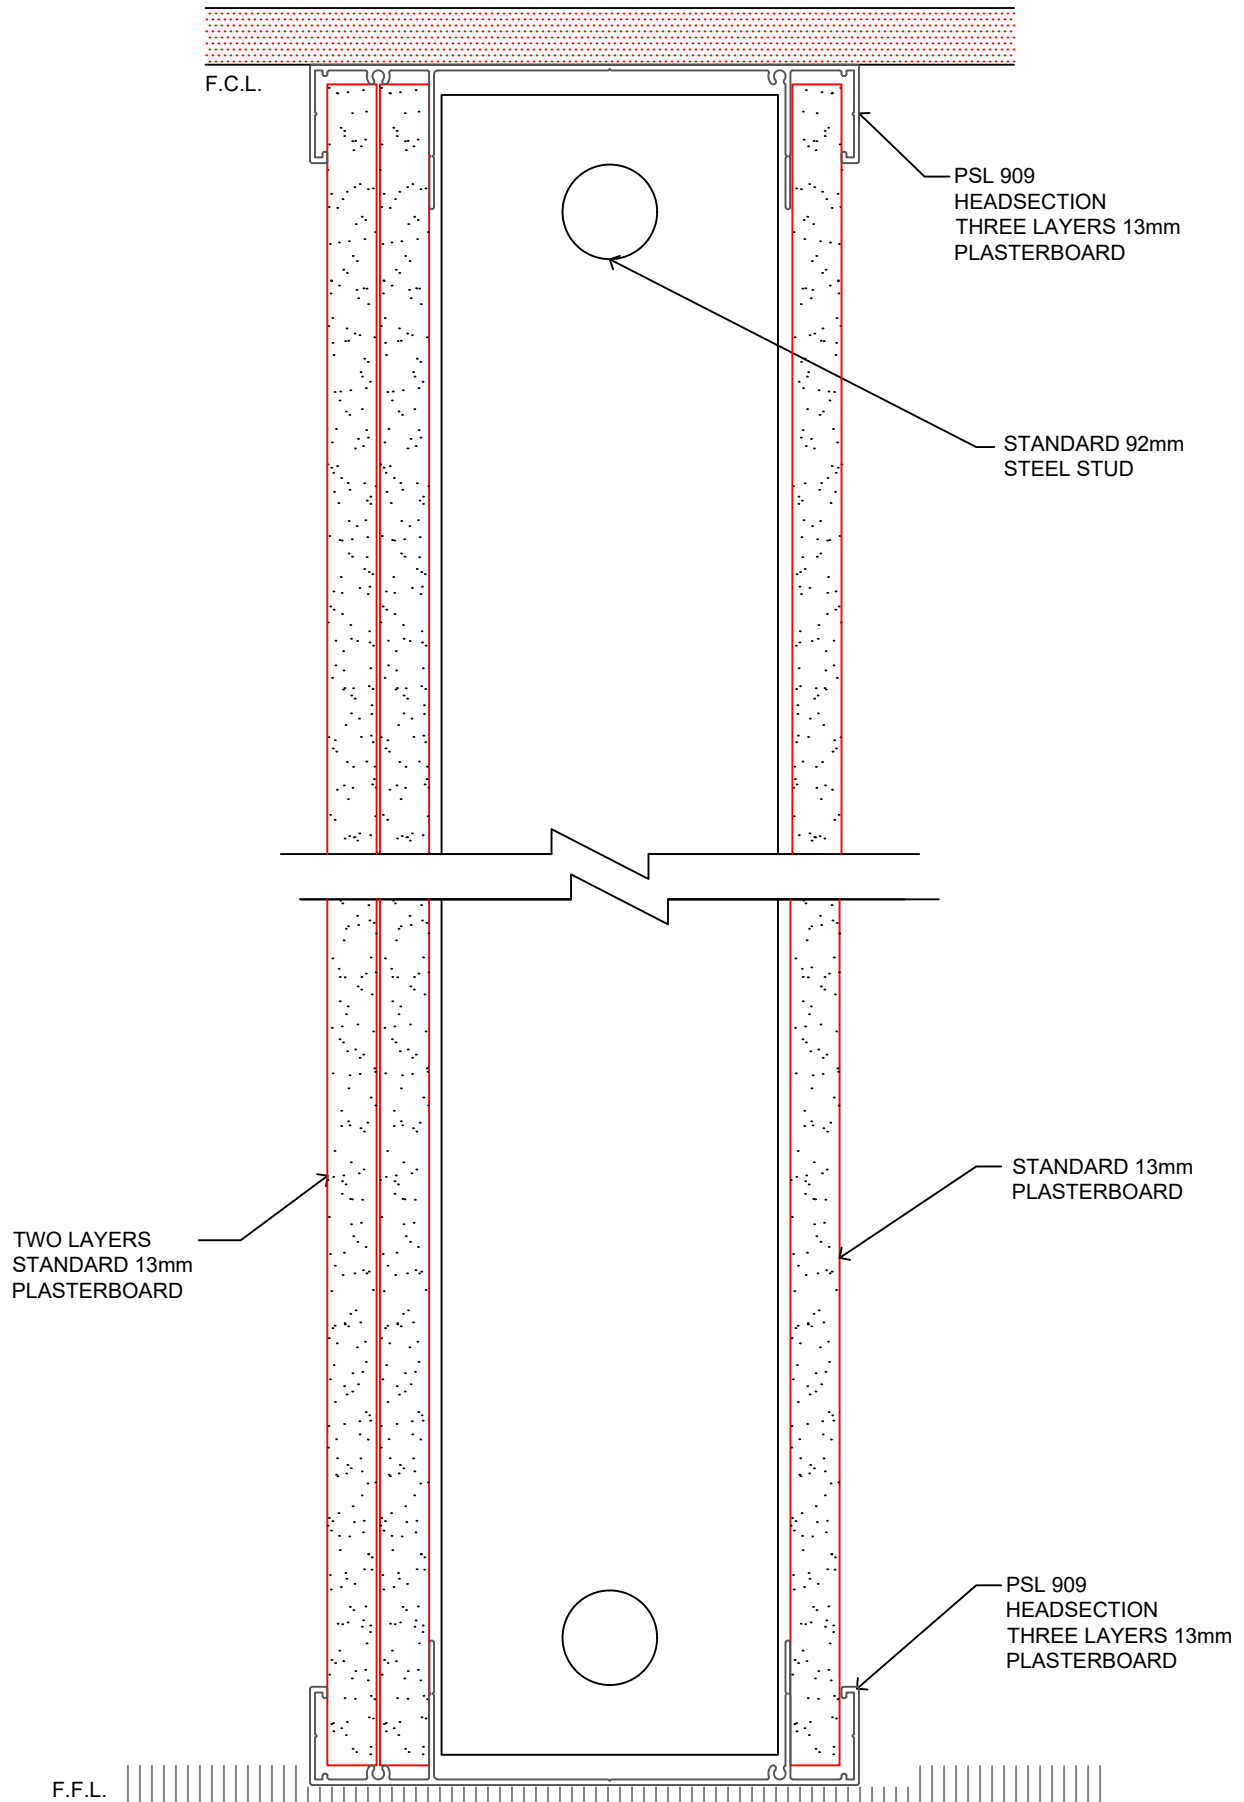

For more information regarding this profile, visit: www.autexpsl.co.nz

Autex PSL LTD, Private Bag 19988, Avondale 1746, Auckland

Freephone 0800 82 80 80, sales@autexpsl.co.nz