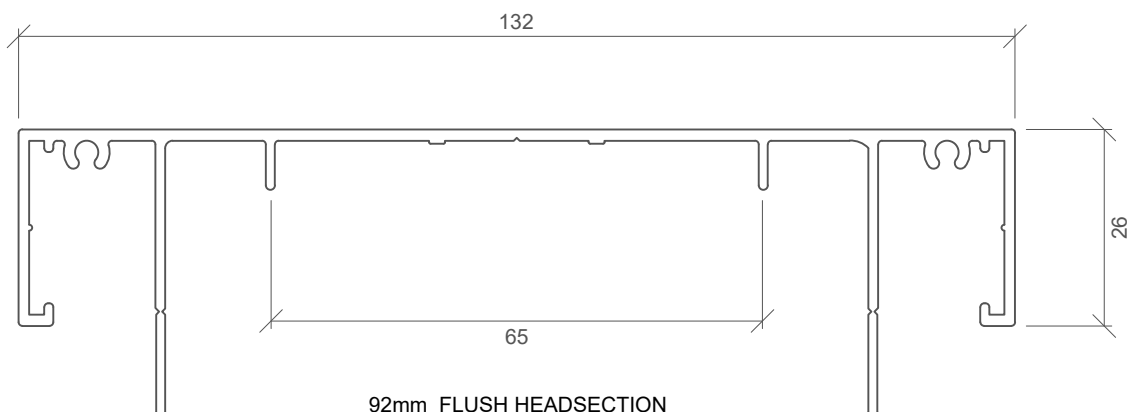

92mm HEADSECTION
FOUR LAYERS 13mm PLASTERBOARD
PSL 420

92mm FLUSH HEADSECTION
FOUR LAYERS 13mm PLASTERBOARD
PSL 900