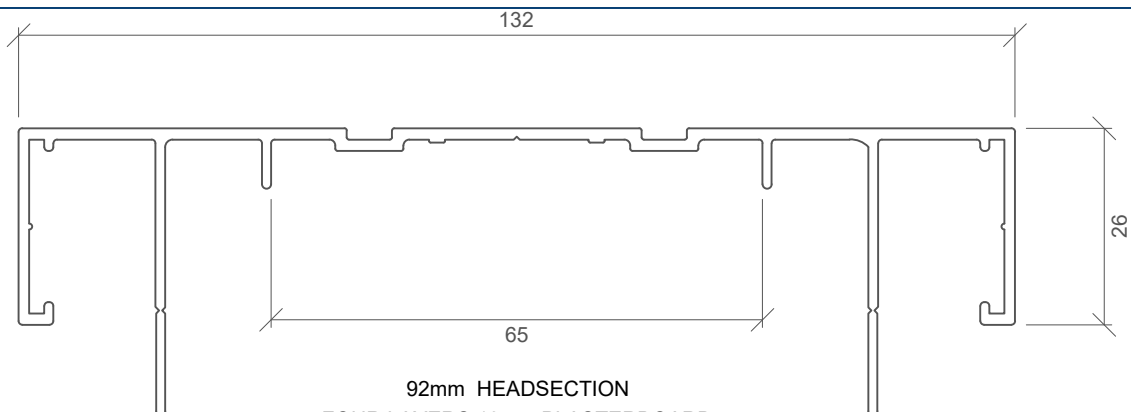

64mm NEGATIVE DETAIL FLOOR TRACK
THREE LAYERS 13mm PLASTERBOARD
PSL 758

92mm HEADSECTION
FOUR LAYERS 13mm PLASTERBOARD
PSL 420