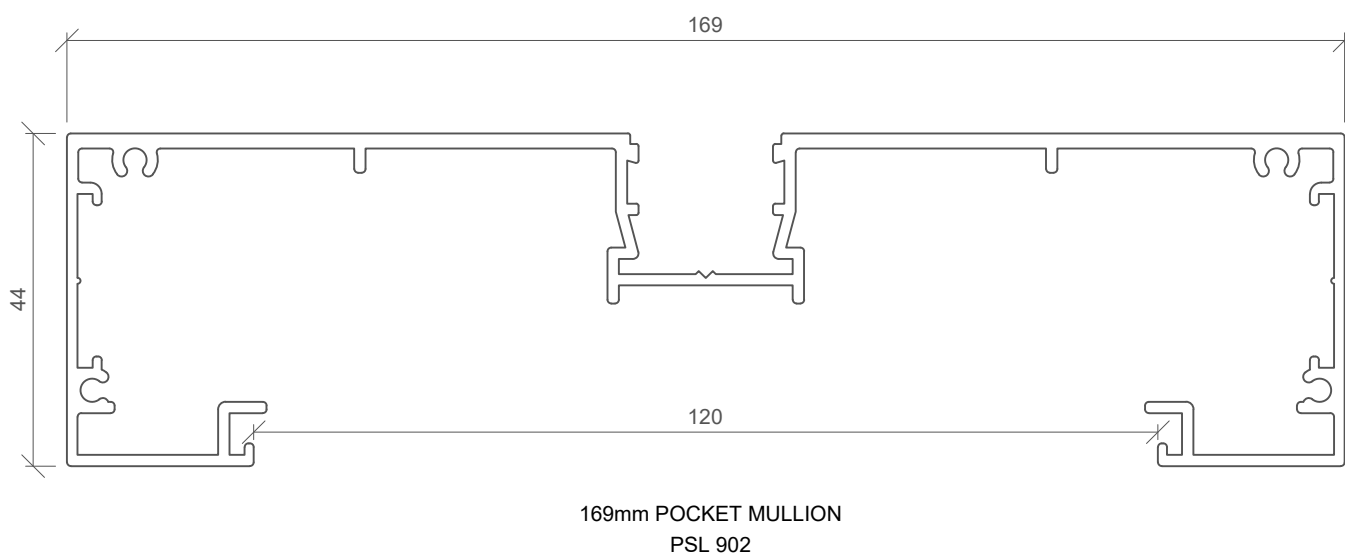

For more information regarding this profile, visit: www.autexpsl.co.nz

Autex PSL LTD, Private Bag 19988, Avondale 1746, Auckland
Freephone 0800 82 80 80, sales@autexpsl.co.nz