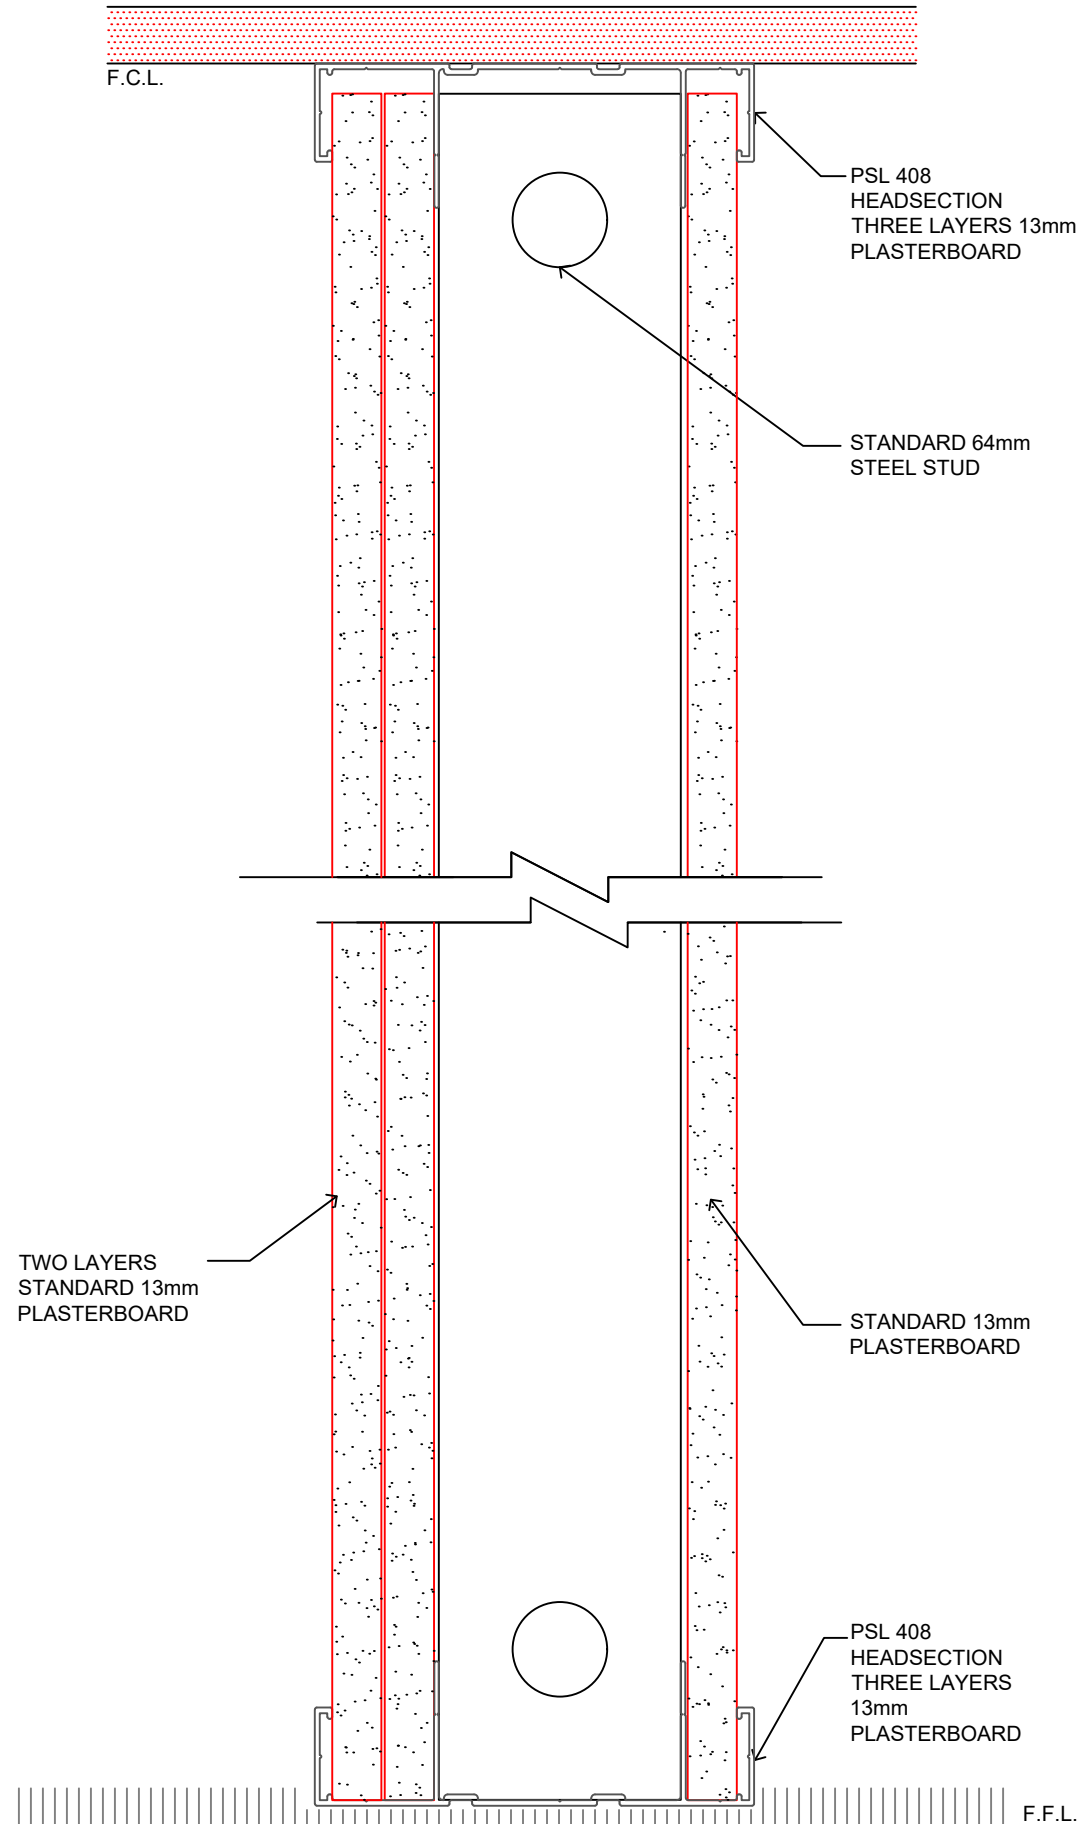

For more information regarding this profile, visit: www.autexpsl.co.nz

Autex PSL LTD, Private Bag 19988, Avondale 1746, Auckland

Freephone 0800 82 80 80, sales@autexpsl.co.nz