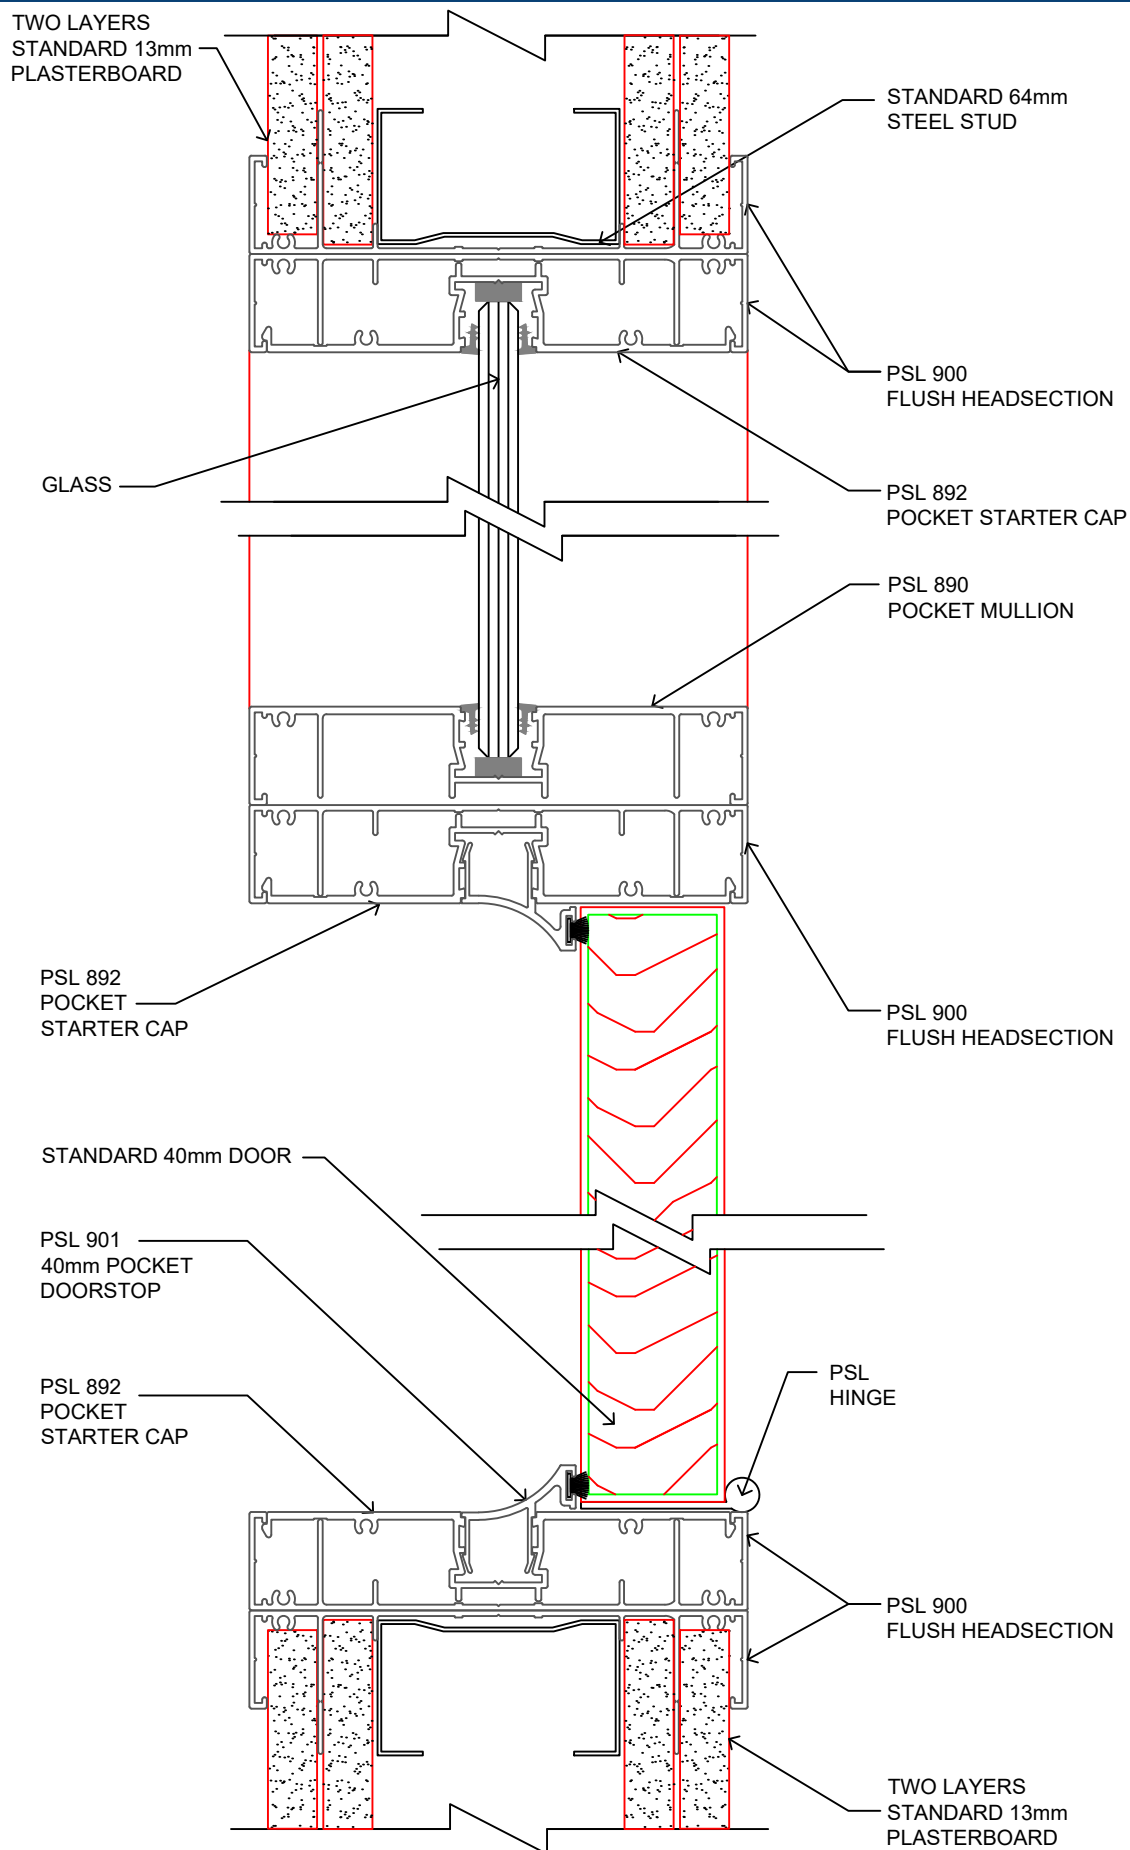

For more information regarding this profile, visit: www.autexpsl.co.nz

Autex PSL LTD, Private Bag 19988, Avondale 1746, Auckland
Freephone 0800 82 80 80, sales@autexpsl.co.nz