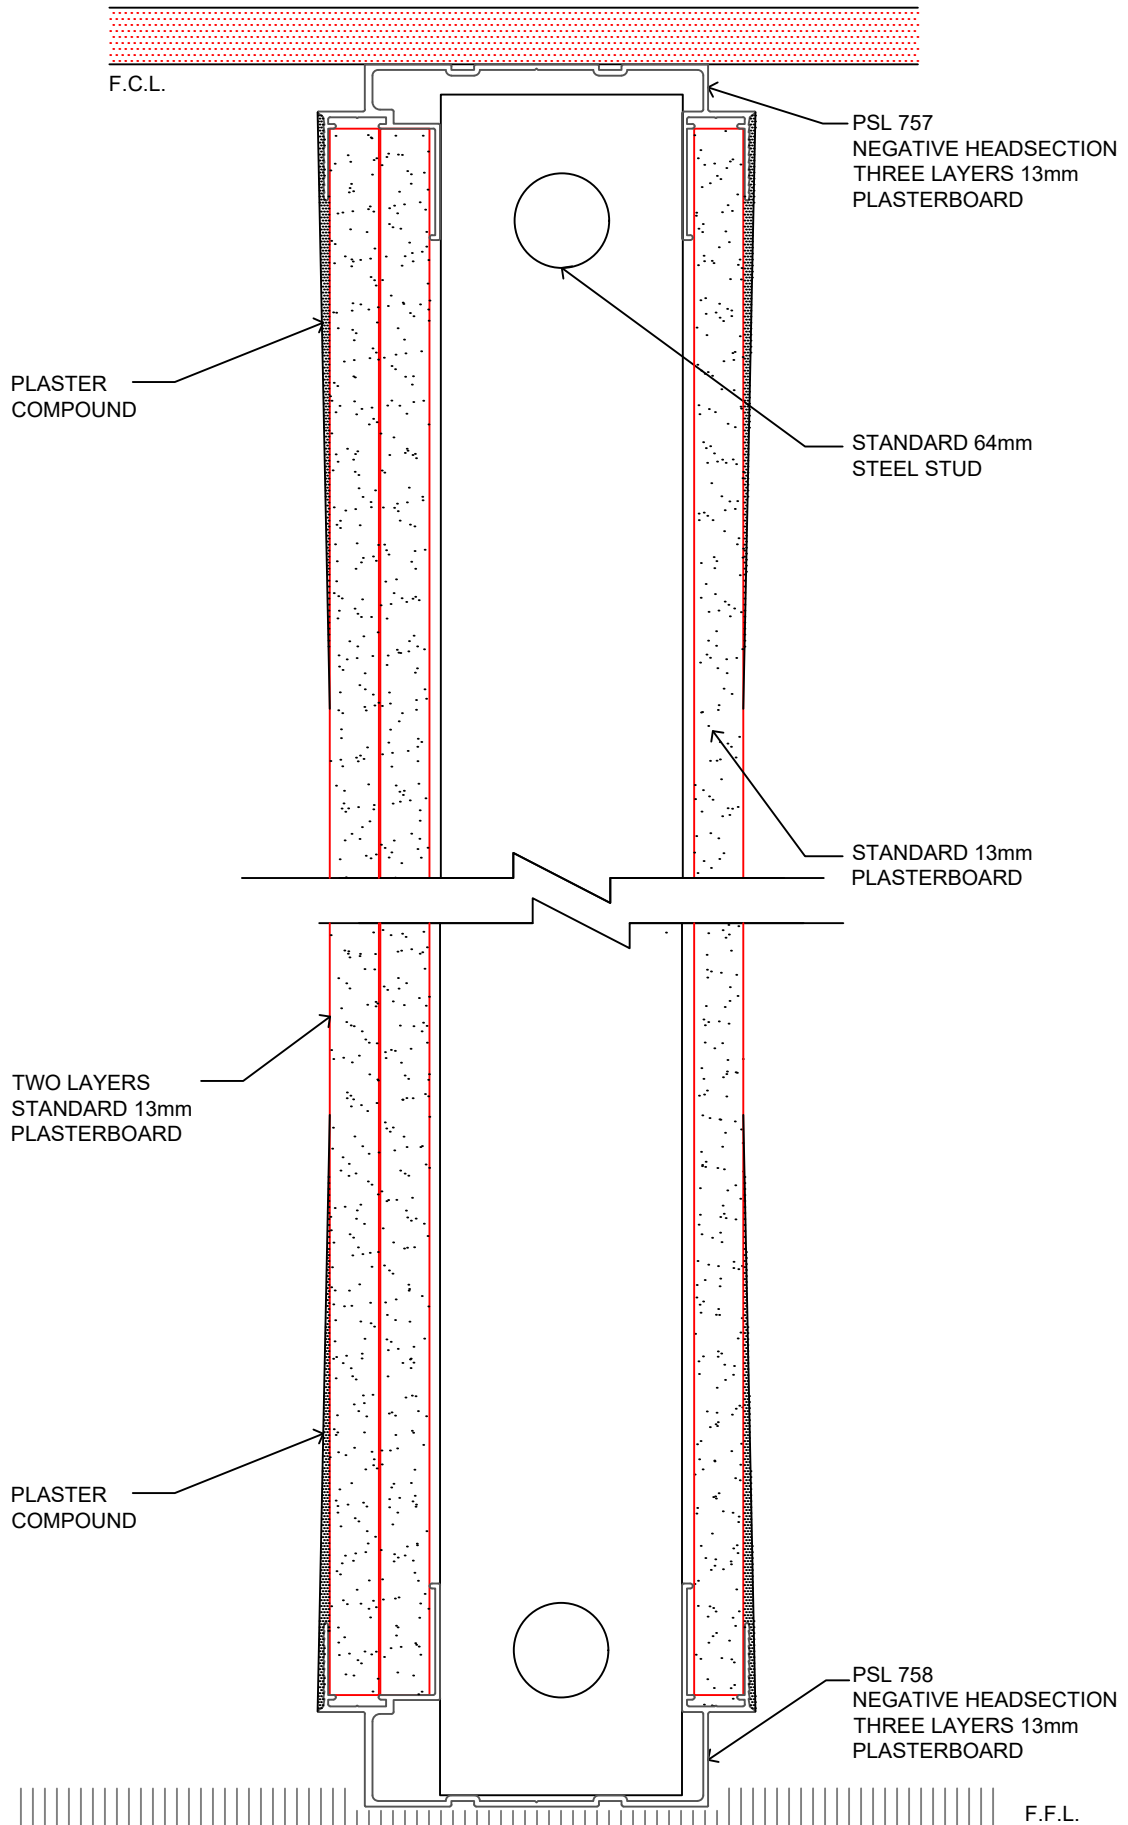

For more information regarding this profile, visit: www.autexpsl.co.nz

Autex PSL LTD, Private Bag 19988, Avondale 1746, Auckland

Freephone 0800 82 80 80, sales@autexpsl.co.nz